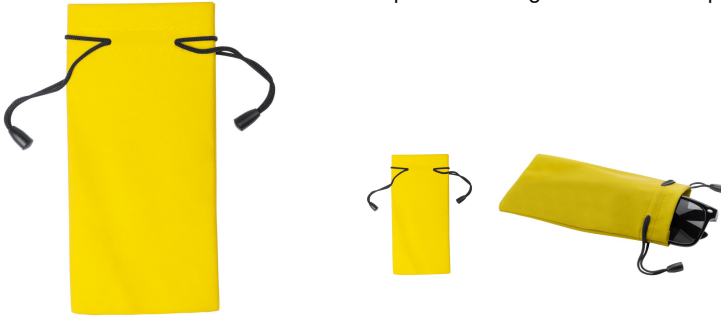

AP731436-02

Milla pouch

Soft pouch for sunglasses. Material: polyester.

Other colours

Product information

Item number	AP731436-02
Product name	pouch
Description	Soft pouch for sunglasses. Material: polyester.
Colour(s)	yellow / black
Size	180x90 mm
Material(s)	Polyester (20 g/m2)
Individual product weight	7 g
Country of origin	CN
Tariff number	4202329090
EAN Code	5996425546788

Product specific details

Packing details

Quantity	1000 pcs
Gross weight	8 kg
Net weight	7 kg
Export carton dimensions	55 x 23 x 26 cm
Cubage	0.03289 m3
Inner carton quantity	50 pcs

Printing info

**Position:**  
II. Back side  
**Technology:**  
TA  
**Max. number of colours:**  
8  
**Max. size:**  
50mm x 150mm

**Position:**  
II. Back side  
**Technology:**  
DTA  
**Max. number of colours:**  
No colour  
**Max. size:**  
50mm x 150mm

**Position:**  
I. Front side  
**Technology:**  
TA  
**Max. number of colours:**  
8  
**Max. size:**  
50mm x 150mm

**Position:**  
I. Front side  
**Technology:**  
DTA  
**Max. number of colours:**  
No colour  
**Max. size:**  
50mm x 150mm