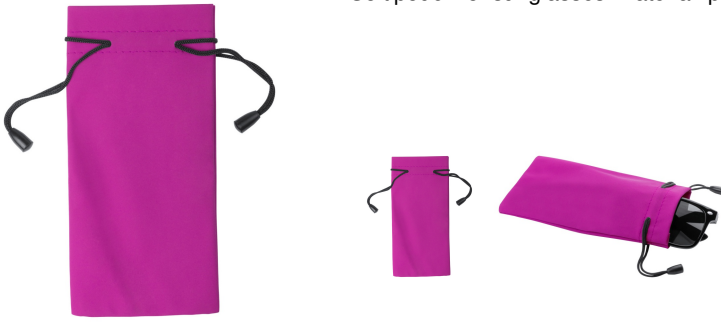

AP731436-25

Milla pouch

Soft pouch for sunglasses. Material: polyester.

Other colours

Product information

Item number	AP731436-25
Product name	pouch
Description	Soft pouch for sunglasses. Material: polyester.
Colour(s)	pink / black
Size	180x90 mm
Material(s)	Polyester (20 g/m2)
Individual product weight	7 g
Country of origin	CN
Tariff number	4202329090
EAN Code	5996425546818

Product specific details

Packing details

Quantity	1000 pcs
Gross weight	8 kg
Net weight	7 kg
Export carton dimensions	55 x 23 x 26 cm
Cubage	0.03289 m3
Inner carton quantity	50 pcs

Printing info

Position:
II. Back side
Technology:
TA
Max. number of colours:
8
Max. size:
50mm x 150mm

Position:
II. Back side
Technology:
DTA
Max. number of colours:
No colour
Max. size:
50mm x 150mm

Position:
I. Front side
Technology:
TA
Max. number of colours:
8
Max. size:
50mm x 150mm

Position:
I. Front side
Technology:
DTA
Max. number of colours:
No colour
Max. size:
50mm x 150mm