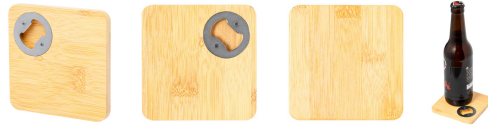

AP733909

Lestral bottle opener coaster

Bamboo coaster with bottle opener.

#### Product information

Item number	AP733909
Product name	bottle opener coaster
Description	Bamboo coaster with bottle opener.
Colour(s)	natural
Size	100×100×9 mm
Material(s)	Bamboo
Individual product weight	60 g
Country of origin	CN
Tariff number	8205510000
EAN Code	5996425830368