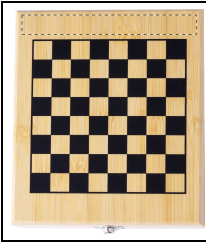

AP734196

Paluk chess wine set

4 pc bamboo inlay stainless steel wine set in bamboo box with chess board and 32 chess pieces. Including corkscrew, drop stopper, nozzle and plug.

Other colours

Product information

Item number	AP734196
Product name	chess wine set
Description	4 pc bamboo inlay stainless steel wine set in bamboo box with chess board and 32 chess pieces. Including corkscrew, drop stopper, nozzle and plug.
Colour(s)	natural
Size	148x168x52 mm
Material(s)	Bamboo / Stainless steel
Individual product weight	625 g
Country of origin	CN
Tariff number	8210000000
EAN Code	5996425836377

Position:
IV. Corkscrew
Technology:
E3
Max. number of colours:
No colour
Max. size:
25mm x 8mm

Position:
III. Drop stopper
Technology:
E3
Max. number of colours:
No colour
Max. size:
10mm x 8mm

Position:
II. Top - lower part
Technology:
P3
Max. number of colours:
4
Max. size:
60mm x 14mm

Position:
II. Top - lower part
Technology:
E3
Max. number of colours:
No colour
Max. size:
100mm x 14mm

Position:
I. Top - upper part
Technology:
P3
Max. number of colours:
4
Max. size:
60mm x 14mm

Position: