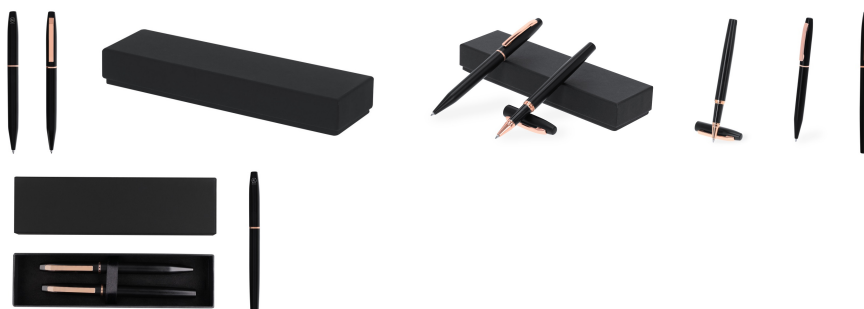

AP735558-10

Mobex pen set

Recycled aluminium pen set with rose gold details. With ballpoint pen and roller pen in black gift box. With blue refill.

Other colours

Product information

Item number	AP735558-10
Product name	pen set
Description	Recycled aluminium pen set with rose gold details. With ballpoint pen and roller pen in black gift box. With blue refill.
Colour(s)	black
Size	ø11×136 mm
Material(s)	Recycled aluminium
Individual product weight	95 g
Country of origin	CN
Tariff number	9608500000
EAN Code	5996425881193

Product specific details

Pen type	Ballpoint pen,Roller pen
Refill colour	blue

Packing details

Quantity	100 pcs
Gross weight	10.5 kg
Net weight	9.5 kg
Export carton dimensions	41 x 32 x 32 cm
Cubage	0.04264 m3
Inner carton quantity	50 pcs