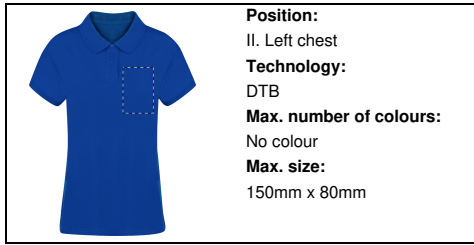

Position:
II. Left chest
Technology:
DTB
Max. number of colours:
No colour
Max. size:
150mm x 80mm