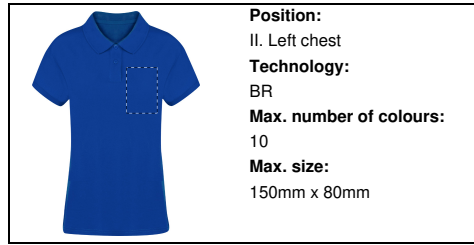

Position:
II. Left chest
Technology:
BR
Max. number of colours:
10
Max. size:
150mm x 80mm