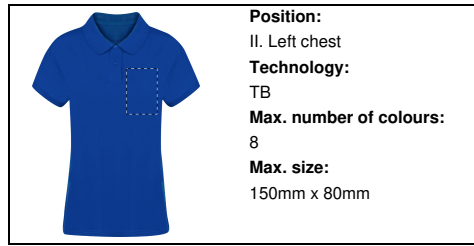

Position:
II. Left chest
Technology:
TB
Max. number of colours:
8
Max. size:
150mm x 80mm