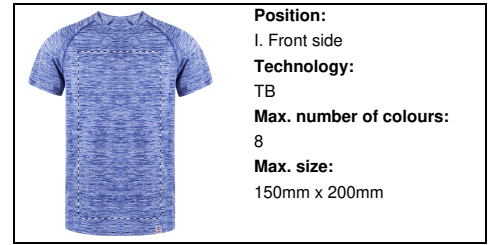

Position:
I. Front side
Technology:
TB
Max. number of colours:
8
Max. size:
150mm x 200mm