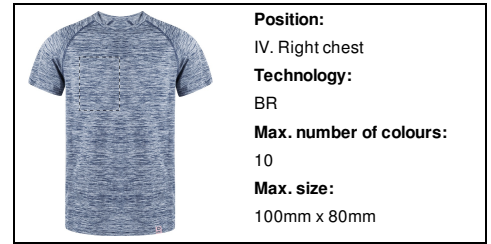

Position:
IV. Right chest
Technology:
BR
Max. number of colours:
10
Max. size:
100mm x 80mm