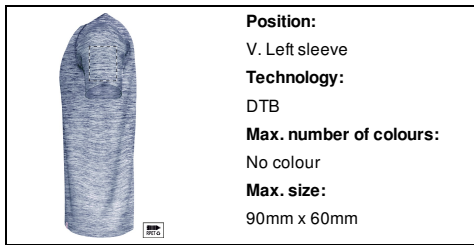

Position:
V. Left sleeve
Technology:
DTB
Max. number of colours:
No colour
Max. size:
90mm x 60mm