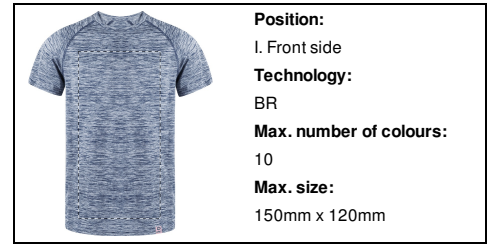

Position:
I. Front side
Technology:
BR
Max. number of colours:
10
Max. size:
150mm x 120mm