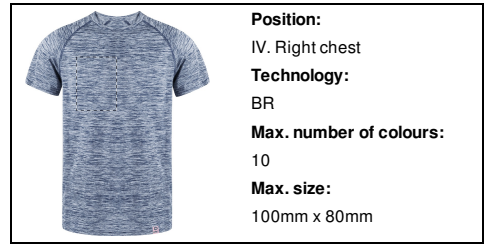

Position:
IV. Right chest
Technology:
BR
Max. number of colours:
10
Max. size:
100mm x 80mm