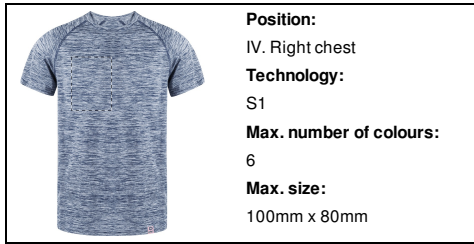

Position:
IV. Right chest
Technology:
S1
Max. number of colours:
6
Max. size:
100mm x 80mm