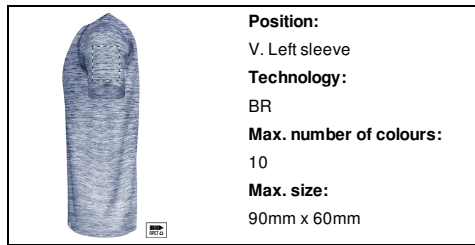

AP735298-06A_XS

Tecnic Kassar RPET sport T-shirt

100% two-tone RPET polyester, breathable sport T-shirt. 135 g/m². With distinctive RPET label.

Other colours

Product information

Item number	AP735298-06A_XS
Product name	RPET sport T-shirt
Description	100% two-tone RPET polyester, breathable sport T-shirt. 135 g/m ² . With distinctive RPET label.
Colour(s)	dark blue
Material(s)	Recycled PET polyester (135 g/m ²)
Individual product weight	135 g
Country of origin	CN
Tariff number	6109902000
EAN Code	5996425843306

Product specific details

Textile size	XS
Label	With label

Packing details

Quantity	80 pcs
Gross weight	13 kg
Net weight	10.8 kg
Export carton dimensions	60 x 29 x 40 cm
Cubage	0.0696 m ³

Printing info

Position:
VI. Right sleeve
Technology:
TB
Max. number of colours:
8
Max. size:
90mm x 60mm

Position:
VI. Right sleeve
Technology:
S1
Max. number of colours:
6
Max. size:
90mm x 60mm

Position:
VI. Right sleeve
Technology:
DTB
Max. number of colours:
No colour
Max. size:
90mm x 60mm

Position:
VI. Right sleeve
Technology:
BR
Max. number of colours:
10
Max. size:
90mm x 60mm

Position:
V. Left sleeve
Technology:
TB
Max. number of colours:
8
Max. size:
90mm x 60mm

Position:
V. Left sleeve
Technology:
S1
Max. number of colours:
6
Max. size:
90mm x 60mm

Position:
V. Left sleeve
Technology:
DTB
Max. number of colours:
No colour
Max. size:
90mm x 60mm