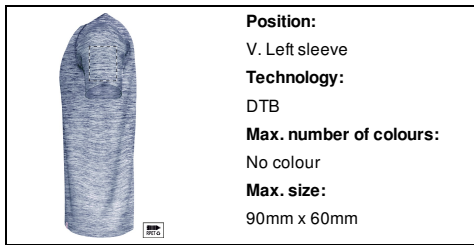

AP735298-06A_XS

Tecnic Kassar RPET sport T-shirt

100% two-tone RPET polyester, breathable sport T-shirt. 135 g/m². With distinctive RPET label.

Other colours

Product information

Item number	AP735298-06A_XS
Product name	RPET sport T-shirt
Description	100% two-tone RPET polyester, breathable sport T-shirt. 135 g/m ² . With distinctive RPET label.
Colour(s)	dark blue
Material(s)	Recycled PET polyester (135 g/m ²)
Individual product weight	135 g
Country of origin	CN
Tariff number	6109902000
EAN Code	5996425843306

Product specific details

Textile size	XS
Label	With label

Packing details

Quantity	80 pcs
Gross weight	13 kg
Net weight	10.8 kg
Export carton dimensions	60 x 29 x 40 cm
Cubage	0.0696 m ³

Printing info

Position:
VI. Right sleeve
Technology:
TB
Max. number of colours:
8
Max. size:
90mm x 60mm

Position:
VI. Right sleeve
Technology:
S1
Max. number of colours:
6
Max. size:
90mm x 60mm

Position:
VI. Right sleeve
Technology:
DTB
Max. number of colours:
No colour
Max. size:
90mm x 60mm

Position:
VI. Right sleeve
Technology:
BR
Max. number of colours:
10
Max. size:
90mm x 60mm

Position:
V. Left sleeve
Technology:
TB
Max. number of colours:
8
Max. size:
90mm x 60mm

Position:
V. Left sleeve
Technology:
S1
Max. number of colours:
6
Max. size:
90mm x 60mm

Position:
V. Left sleeve
Technology:
DTB
Max. number of colours:
No colour
Max. size:
90mm x 60mm