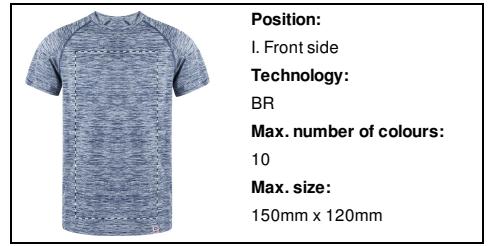

Position:
I. Front side
Technology:
BR
Max. number of colours:
10
Max. size:
150mm x 120mm