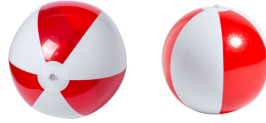

AP781730-05

Zeusty beach ball (ø28 cm)

6 panels beach ball with solid white and transparent colour panels, PVC. Deflated size: 370 mm.

Other colours

Product information

Item number	AP781730-05
Product name	beach ball (ø28 cm)
Description	6 panels beach ball with solid white and transparent colour panels, PVC. Deflated size: 370 mm.
Colour(s)	red / white
Size	ø280 mm
Material(s)	PVC
Individual product weight	40 g
Country of origin	CN
Tariff number	9506620000
EAN Code	5996425105060