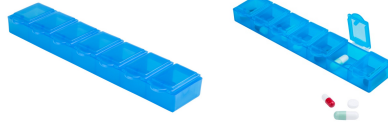

AP781016-06

Lucam pillbox

Plastic, weekly pillbox with 7 compartments.

#### Product information

Item number	AP781016-06
Product name	pillbox
Description	Plastic, weekly pillbox with 7 compartments.
Colour(s)	blue
Size	145×16×33 mm
Material(s)	Plastic
Individual product weight	20 g
Country of origin	CN
Tariff number	3924900090
EAN Code	5996425553038