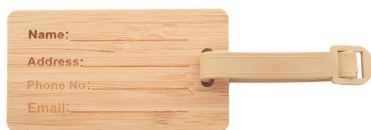

AP800772

**Jakarta** luggage tag

Bamboo luggage tag with plastic strap and buckle.

**Other colours**

**Product information**

|                           |   |
|---------------------------|---|
| Item number               | AP800772  |
| Product name              | luggage tag                                       |
| Description               | Bamboo luggage tag with plastic strap and buckle. |
| Colour(s)                 | natural   |
| Size                      | 150x50x3 mm                                       |
| Material(s)               | Bamboo / Plastic                                  |
| Individual product weight | 11.1 g  |
| Country of origin         | CN  |
| Tariff number             | 4421910000  |
| EAN Code                  | 5996425815914                                     |