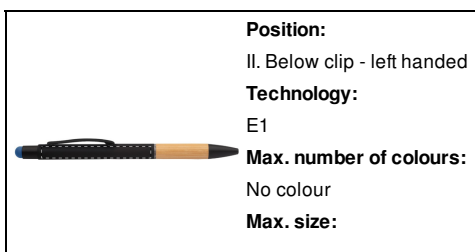

AP806987-06

Boorly touch ballpoint pen

Aluminium ballpoint and touch screen pen with bamboo grip and rubberized finish. With special coating for mirror engraving matching the stylus colour. With blue refill.

Other colours

Product information

Item number	AP806987-06
Product name	touch ballpoint pen
Description	Aluminium ballpoint and touch screen pen with bamboo grip and rubberized finish. With special coating for mirror engraving matching the stylus colour. With blue refill.
Colour(s)	blue / black
Size	ø10×142 mm
Material(s)	Aluminium / Bamboo
Individual product weight	15 g
Country of origin	CN
Tariff number	9608101000
EAN Code	5996425620464

Product specific details

Pen type	Ballpoint pen
Mechanism type	Push action
Refill colour	blue
Refill type	Normal refill
Touch screen stylus	1
Refill ball size	1 mm

Packing details

Quantity	500 pcs
Gross weight	8 kg
Net weight	7.5 kg
Export carton dimensions	47 x 16 x 18 cm
Cubage	0.01396 m3
Inner carton quantity	50 pcs

Printing info