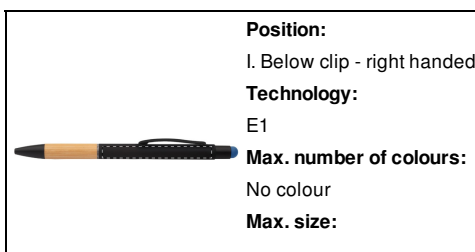

AP806987-06

Boorly touch ballpoint pen

Aluminium ballpoint and touch screen pen with bamboo grip and rubberized finish. With special coating for mirror engraving matching the stylus colour. With blue refill.

Other colours

Product information

Item number	AP806987-06
Product name	touch ballpoint pen
Description	Aluminium ballpoint and touch screen pen with bamboo grip and rubberized finish. With special coating for mirror engraving matching the stylus colour. With blue refill.
Colour(s)	blue / black
Size	ø10×142 mm
Material(s)	Aluminium / Bamboo
Individual product weight	15 g
Country of origin	CN
Tariff number	9608101000
EAN Code	5996425620464

Product specific details

Pen type	Ballpoint pen
Mechanism type	Push action
Refill colour	blue
Refill type	Normal refill
Touch screen stylus	1
Refill ball size	1 mm

Packing details

Quantity	500 pcs
Gross weight	8 kg
Net weight	7.5 kg
Export carton dimensions	47 x 16 x 18 cm
Cubage	0.01396 m3
Inner carton quantity	50 pcs

Printing info