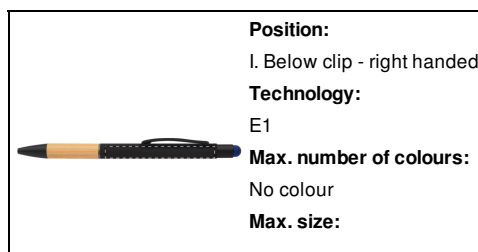

AP806987-06A

Boorly touch ballpoint pen

Aluminium ballpoint and touch screen pen with bamboo grip and rubberized finish. With special coating for mirror engraving matching the stylus colour. With blue refill.

Other colours

Product information

Item number	AP806987-06A
Product name	touch ballpoint pen
Description	Aluminium ballpoint and touch screen pen with bamboo grip and rubberized finish. With special coating for mirror engraving matching the stylus colour. With blue refill.
Colour(s)	dark blue / black
Size	ø10×142 mm
Material(s)	Aluminium / Bamboo
Individual product weight	15 g
Country of origin	CN
Tariff number	9608101000
EAN Code	5996425620471

Product specific details

Pen type	Ballpoint pen
Mechanism type	Push action
Refill colour	blue
Refill type	Normal refill
Touch screen stylus	1
Refill ball size	1 mm

Packing details

Quantity	500 pcs
Gross weight	8 kg
Net weight	7.5 kg
Export carton dimensions	47 x 16 x 18 cm
Cubage	0.01396 m3
Inner carton quantity	50 pcs

Printing info