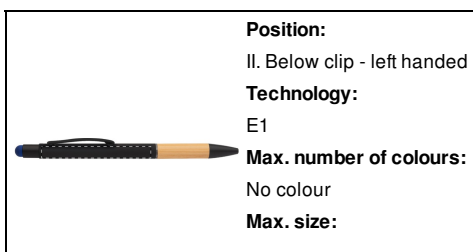

AP806987-06A

Boorly touch ballpoint pen

Aluminium ballpoint and touch screen pen with bamboo grip and rubberized finish. With special coating for mirror engraving matching the stylus colour. With blue refill.

Other colours

Product information

Item number	AP806987-06A
Product name	touch ballpoint pen
Description	Aluminium ballpoint and touch screen pen with bamboo grip and rubberized finish. With special coating for mirror engraving matching the stylus colour. With blue refill.
Colour(s)	dark blue / black
Size	ø10×142 mm
Material(s)	Aluminium / Bamboo
Individual product weight	15 g
Country of origin	CN
Tariff number	9608101000
EAN Code	5996425620471

Product specific details

Pen type	Ballpoint pen
Mechanism type	Push action
Refill colour	blue
Refill type	Normal refill
Touch screen stylus	1
Refill ball size	1 mm

Packing details

Quantity	500 pcs
Gross weight	8 kg
Net weight	7.5 kg
Export carton dimensions	47 x 16 x 18 cm
Cubage	0.01396 m3
Inner carton quantity	50 pcs

Printing info