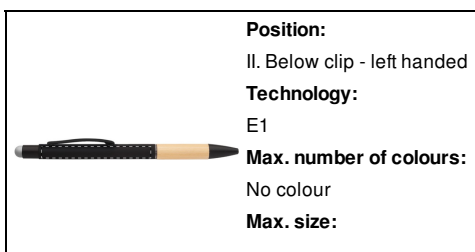

AP806987-21

Boorly touch ballpoint pen

Aluminium ballpoint and touch screen pen with bamboo grip and rubberized finish. With special coating for mirror engraving matching the stylus colour. With blue refill.

Other colours

Product information

Item number	AP806987-21
Product name	touch ballpoint pen
Description	Aluminium ballpoint and touch screen pen with bamboo grip and rubberized finish. With special coating for mirror engraving matching the stylus colour. With blue refill.
Colour(s)	silver / black
Size	ø10×142 mm
Material(s)	Aluminium / Bamboo
Individual product weight	15 g
Country of origin	CN
Tariff number	9608101000
EAN Code	5996425620501

Product specific details

Pen type	Ballpoint pen
Mechanism type	Push action
Refill colour	blue
Refill type	Normal refill
Touch screen stylus	1
Refill ball size	1 mm

Packing details

Quantity	500 pcs
Gross weight	8 kg
Net weight	7.5 kg
Export carton dimensions	47 x 16 x 18 cm
Cubage	0.01396 m3
Inner carton quantity	50 pcs

Printing info