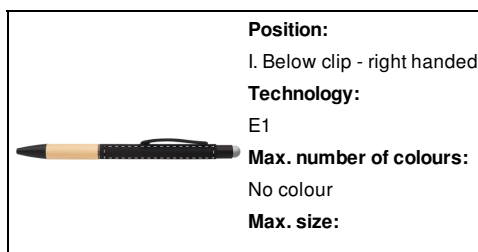

AP806987-21

Boorly touch ballpoint pen

Aluminium ballpoint and touch screen pen with bamboo grip and rubberized finish. With special coating for mirror engraving matching the stylus colour. With blue refill.

Other colours

Product information

Item number	AP806987-21
Product name	touch ballpoint pen
Description	Aluminium ballpoint and touch screen pen with bamboo grip and rubberized finish. With special coating for mirror engraving matching the stylus colour. With blue refill.
Colour(s)	silver / black
Size	ø10×142 mm
Material(s)	Aluminium / Bamboo
Individual product weight	15 g
Country of origin	CN
Tariff number	9608101000
EAN Code	5996425620501

Product specific details

Pen type	Ballpoint pen
Mechanism type	Push action
Refill colour	blue
Refill type	Normal refill
Touch screen stylus	1
Refill ball size	1 mm

Packing details

Quantity	500 pcs
Gross weight	8 kg
Net weight	7.5 kg
Export carton dimensions	47 x 16 x 18 cm
Cubage	0.01396 m3
Inner carton quantity	50 pcs

Printing info