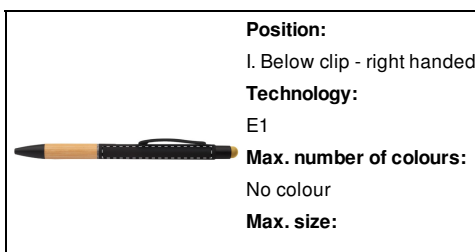

AP806987-98

Boorly touch ballpoint pen

Aluminium ballpoint and touch screen pen with bamboo grip and rubberized finish. With special coating for mirror engraving matching the stylus colour. With blue refill.

Other colours

Product information

Item number	AP806987-98
Product name	touch ballpoint pen
Description	Aluminium ballpoint and touch screen pen with bamboo grip and rubberized finish. With special coating for mirror engraving matching the stylus colour. With blue refill.
Colour(s)	gold / black
Size	ø10×142 mm
Material(s)	Aluminium / Bamboo
Individual product weight	15 g
Country of origin	CN
Tariff number	9608101000
EAN Code	5996425620518

Product specific details

Pen type	Ballpoint pen
Mechanism type	Push action
Refill colour	blue
Refill type	Normal refill
Touch screen stylus	1
Refill ball size	1 mm

Packing details

Quantity	500 pcs
Gross weight	8 kg
Net weight	7.5 kg
Export carton dimensions	47 x 16 x 18 cm
Cubage	0.01396 m3
Inner carton quantity	50 pcs

Printing info