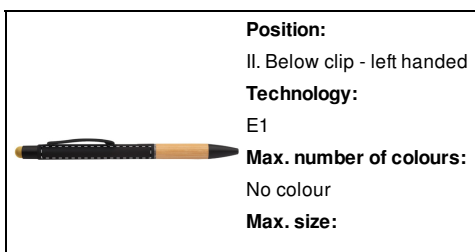

AP806987-98

Boorly touch ballpoint pen

Aluminium ballpoint and touch screen pen with bamboo grip and rubberized finish. With special coating for mirror engraving matching the stylus colour. With blue refill.

Other colours

Product information

Item number	AP806987-98
Product name	touch ballpoint pen
Description	Aluminium ballpoint and touch screen pen with bamboo grip and rubberized finish. With special coating for mirror engraving matching the stylus colour. With blue refill.
Colour(s)	gold / black
Size	ø10×142 mm
Material(s)	Aluminium / Bamboo
Individual product weight	15 g
Country of origin	CN
Tariff number	9608101000
EAN Code	5996425620518

Product specific details

Pen type	Ballpoint pen
Mechanism type	Push action
Refill colour	blue
Refill type	Normal refill
Touch screen stylus	1
Refill ball size	1 mm

Packing details

Quantity	500 pcs
Gross weight	8 kg
Net weight	7.5 kg
Export carton dimensions	47 x 16 x 18 cm
Cubage	0.01396 m3
Inner carton quantity	50 pcs

Printing info