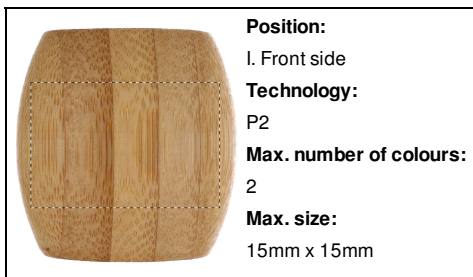

AP809571

Dentarius bamboo toothbrush holder

Bamboo toothbrush holder in kraft paper box.

Other colours

Product information

Item number	AP809571
Product name	bamboo toothbrush holder
Description	Bamboo toothbrush holder in kraft paper box.
Colour(s)	natural
Size	ø40×40 mm
Material(s)	Bamboo
Individual product weight	29.5 g
Country of origin	CN
Tariff number	4419190000
EAN Code	5996425330028

Product specific details

Packing details

Quantity	500 pcs
Gross weight	15.75 kg
Net weight	14.75 kg
Export carton dimensions	50 x 50 x 25 cm
Cubage	0.0625 m3

Printing info

Position:

I. Front side

Technology:

P2

Max. number of colours:

2

Max. size:

15mm x 15mm

Position:

I. Front side

Technology:

E1

Max. number of colours:

No colour

Max. size:

15mm x 20mm