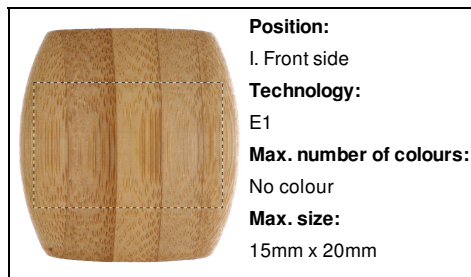

AP809571

Dentarius bamboo toothbrush holder

Bamboo toothbrush holder in kraft paper box.

Other colours

Product information

Item number	AP809571
Product name	bamboo toothbrush holder
Description	Bamboo toothbrush holder in kraft paper box.
Colour(s)	natural
Size	ø40×40 mm
Material(s)	Bamboo
Individual product weight	29.5 g
Country of origin	CN
Tariff number	4419190000
EAN Code	5996425330028

Product specific details

Packing details

Quantity	500 pcs
Gross weight	15.75 kg
Net weight	14.75 kg
Export carton dimensions	50 x 50 x 25 cm
Cubage	0.0625 m3

Printing info

Position:

I. Front side

Technology:

P2

Max. number of colours:

2

Max. size:

15mm x 15mm

Position:

I. Front side

Technology:

E1

Max. number of colours:

No colour

Max. size:

15mm x 20mm