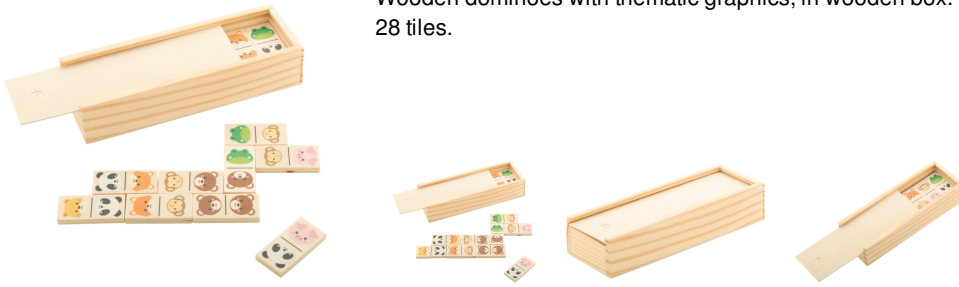

AP844053-A

Lombok dominoes, animals

Wooden dominoes with thematic graphics, in wooden box. With 28 tiles.

Other colours

Product information

Item number	AP844053-A
Product name	dominoes, animals
Description	Wooden dominoes with thematic graphics, in wooden box. With 28 tiles.
Colour(s)	natural
Size	146x50x30 mm
Material(s)	Wood
Individual product weight	90 g
Country of origin	CN
Tariff number	9504908000
EAN Code	5996425810186

Product specific details

Packing details

Quantity	100 pcs
Gross weight	9.5 kg
Net weight	9 kg
Export carton dimensions	33 x 27 x 31 cm
Cubage	0.02762 m3
Inner carton quantity	50 pcs

Printing info

	Position: III. Left side Technology: P1 Max. number of colours: 4 Max. size: 60mm x 20mm
--	---

	Position: III. Left side Technology: OP Max. number of colours: No colour Max. size: 130mm x 20mm
---	--

	Position: III. Left side Technology: E1 Max. number of colours: No colour Max. size: 100mm x 20mm
---	--

	Position: II. Right side Technology: P1 Max. number of colours: 4 Max. size: 60mm x 20mm
--	---

	Position: II. Right side Technology: OP Max. number of colours: No colour Max. size: 130mm x 20mm
---	--