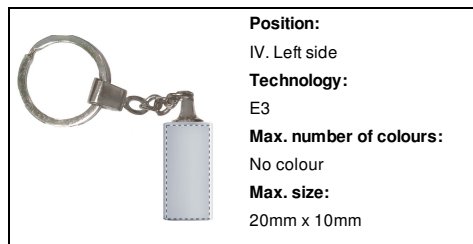

AP869002

Glass keyring

Rectangular shaped glass keyring in blue carton box.

Other colours

Product information

Item number	AP869002
Product name	keyring
Description	Rectangular shaped glass keyring in blue carton box.
Colour(s)	transparent / silver
Size	30x20x15 mm
Material(s)	Glass
Individual product weight	60 g
Country of origin	CN
Tariff number	7020008000
EAN Code	5996425205807

Product specific details

Packing details

Quantity	200 pcs
Gross weight	13 kg
Net weight	12 kg
Export carton dimensions	35 x 55 x 30 cm
Cubage	0.05775 m3

Printing info

Position:
I. Front side
Technology:
UVD
Max. number of colours:
No colour
Max. size:
30mm x 20mm

Position:
I. Front side
Technology:
E3
Max. number of colours:
No colour
Max. size:
20mm x 10mm