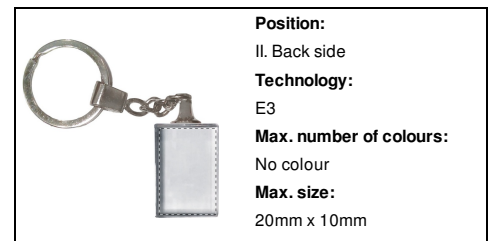

AP869002

Glass keyring

Rectangular shaped glass keyring in blue carton box.

Other colours

Product information

Item number	AP869002
Product name	keyring
Description	Rectangular shaped glass keyring in blue carton box.
Colour(s)	transparent / silver
Size	30x20x15 mm
Material(s)	Glass
Individual product weight	60 g
Country of origin	CN
Tariff number	7020008000
EAN Code	5996425205807

Product specific details

Packing details

Quantity	200 pcs
Gross weight	13 kg
Net weight	12 kg
Export carton dimensions	35 x 55 x 30 cm
Cubage	0.05775 m3

Printing info

Position:
I. Front side
Technology:
UVD
Max. number of colours:
No colour
Max. size:
30mm x 20mm

Position:
I. Front side
Technology:
E3
Max. number of colours:
No colour
Max. size:
20mm x 10mm