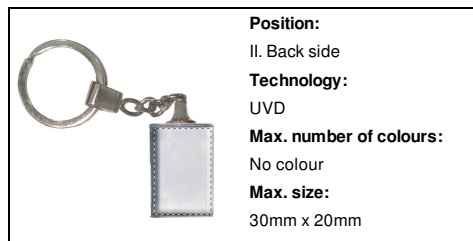

AP869002

Glass keyring

Rectangular shaped glass keyring in blue carton box.

Other colours

Product information

Item number	AP869002
Product name	keyring
Description	Rectangular shaped glass keyring in blue carton box.
Colour(s)	transparent / silver
Size	30x20x15 mm
Material(s)	Glass
Individual product weight	60 g
Country of origin	CN
Tariff number	7020008000
EAN Code	5996425205807

Product specific details

Packing details

Quantity	200 pcs
Gross weight	13 kg
Net weight	12 kg
Export carton dimensions	35 x 55 x 30 cm
Cubage	0.05775 m3

Printing info

Position:
I. Front side
Technology:
UVD
Max. number of colours:
No colour
Max. size:
30mm x 20mm

Position:
I. Front side
Technology:
E3
Max. number of colours:
No colour
Max. size:
20mm x 10mm