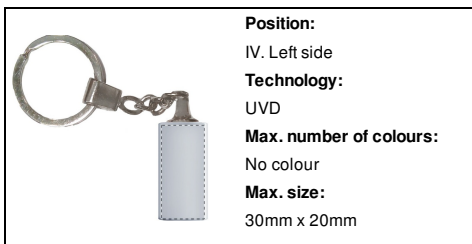

AP869002

Glass keyring

Rectangular shaped glass keyring in blue carton box.

Other colours

Product information

Item number	AP869002
Product name	keyring
Description	Rectangular shaped glass keyring in blue carton box.
Colour(s)	transparent / silver
Size	30x20x15 mm
Material(s)	Glass
Individual product weight	60 g
Country of origin	CN
Tariff number	7020008000
EAN Code	5996425205807

Product specific details

Packing details

Quantity	200 pcs
Gross weight	13 kg
Net weight	12 kg
Export carton dimensions	35 x 55 x 30 cm
Cubage	0.05775 m3

Printing info

Position:
I. Front side
Technology:
UVD
Max. number of colours:
No colour
Max. size:
30mm x 20mm

Position:
I. Front side
Technology:
E3
Max. number of colours:
No colour
Max. size:
20mm x 10mm