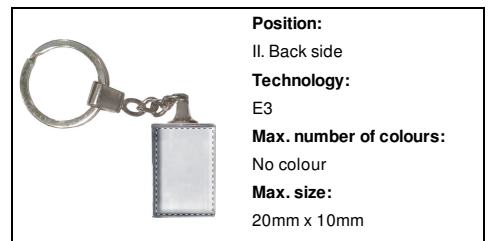

AP869002

Glass keyring

Rectangular shaped glass keyring in blue carton box.

Other colours

Product information

Item number	AP869002
Product name	keyring
Description	Rectangular shaped glass keyring in blue carton box.
Colour(s)	transparent / silver
Size	30×20×15 mm
Material(s)	Glass
Individual product weight	60 g
Country of origin	CN
Tariff number	7020008000
EAN Code	5996425205807

Product specific details

Packing details

Quantity	200 pcs
Gross weight	13 kg
Net weight	12 kg
Export carton dimensions	35 x 55 x 30 cm
Cubage	0.05775 m3

Printing info

Position:
I. Front side
Technology:
UVD
Max. number of colours:
No colour
Max. size:
30mm x 20mm

Position:
I. Front side
Technology:
E3
Max. number of colours:
No colour
Max. size:
20mm x 10mm