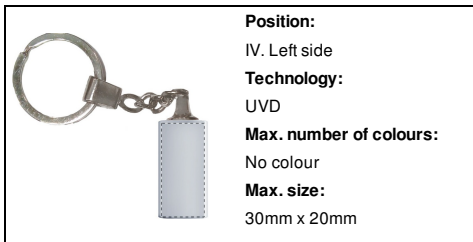

AP869002

Glass keyring

Rectangular shaped glass keyring in blue carton box.

Other colours

Product information

Item number	AP869002
Product name	keyring
Description	Rectangular shaped glass keyring in blue carton box.
Colour(s)	transparent / silver
Size	30×20×15 mm
Material(s)	Glass
Individual product weight	60 g
Country of origin	CN
Tariff number	7020008000
EAN Code	5996425205807

Product specific details

Packing details

Quantity	200 pcs
Gross weight	13 kg
Net weight	12 kg
Export carton dimensions	35 x 55 x 30 cm
Cubage	0.05775 m3

Printing info

Position:
I. Front side
Technology:
UVD
Max. number of colours:
No colour
Max. size:
30mm x 20mm

Position:
I. Front side
Technology:
E3
Max. number of colours:
No colour
Max. size:
20mm x 10mm