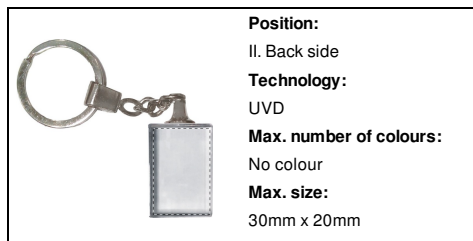

AP869002

Glass keyring

Rectangular shaped glass keyring in blue carton box.

Other colours

Product information

Item number	AP869002
Product name	keyring
Description	Rectangular shaped glass keyring in blue carton box.
Colour(s)	transparent / silver
Size	30×20×15 mm
Material(s)	Glass
Individual product weight	60 g
Country of origin	CN
Tariff number	7020008000
EAN Code	5996425205807

Product specific details

Packing details

Quantity	200 pcs
Gross weight	13 kg
Net weight	12 kg
Export carton dimensions	35 x 55 x 30 cm
Cubage	0.05775 m3

Printing info

Position:
I. Front side
Technology:
UVD
Max. number of colours:
No colour
Max. size:
30mm x 20mm

Position:
I. Front side
Technology:
E3
Max. number of colours:
No colour
Max. size:
20mm x 10mm