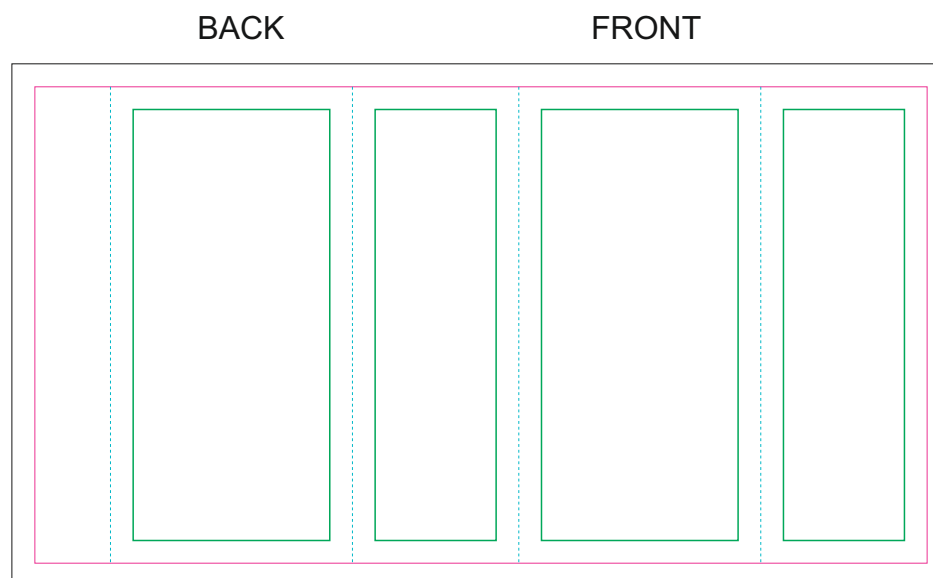

Paper Sleeve

- Margin
- Edge of product
- Bleed limit 3-3 mm (background must fill it)
- - - - - Fold line

resolution: min. 300 DPI
colours: CMYK
formats: TIFF, PDF, EPS, AI, CDR

The green line indicates the area all non-background object-texts, logos, etc.
The pink outline the maximum size of graphic visible on the product.
The black line indicates the size of the required graphics including bleed.
The blue line indicates the folding.