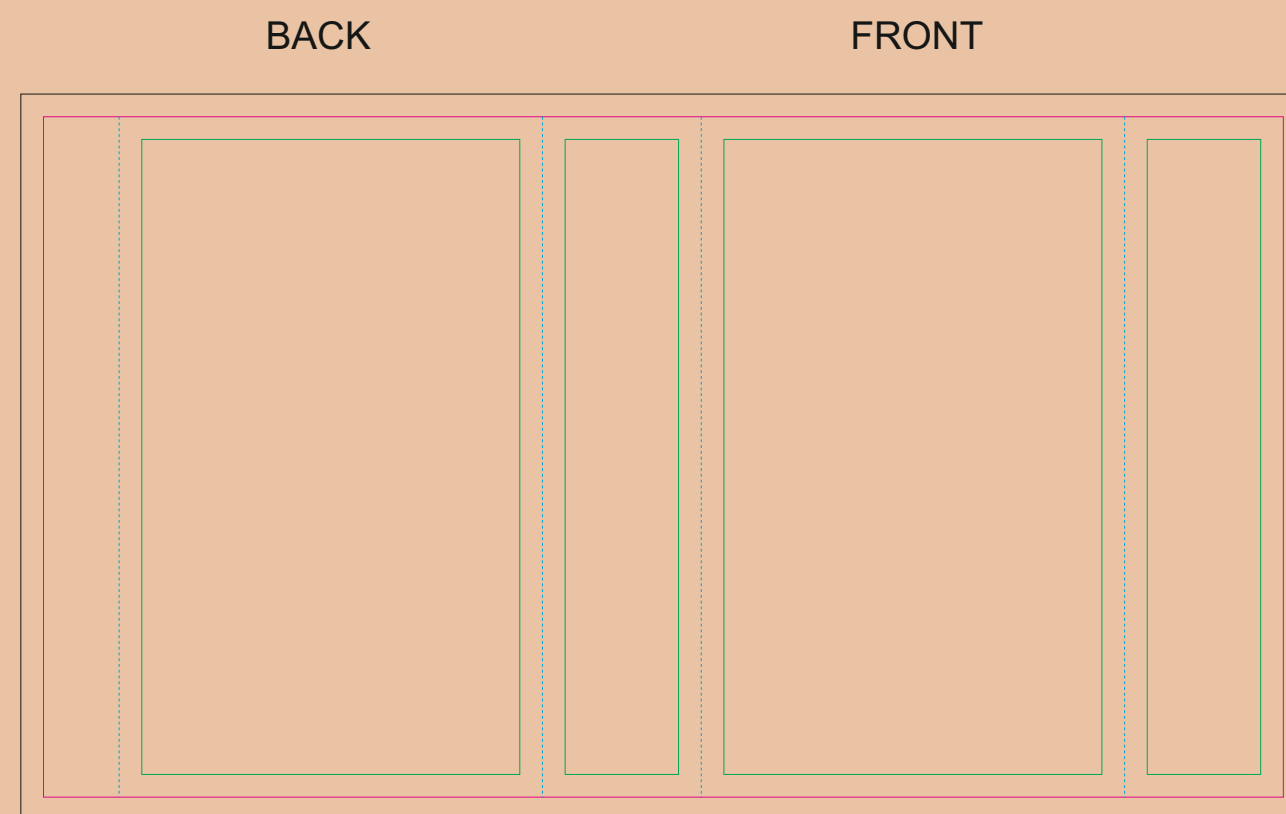

CRAFT Paper Sleeve

- Margin
- Edge of product
- Bleed limit 3-3 mm (background must fill it)
- - - - - Fold line

resolution: min. 300 DPI
colours: CMYK
formats: TIFF, PDF, EPS, AI, CDR

The green line indicates the area all non-background object-texts, logos, etc.
The pink outline the maximum size of graphic visible on the product.
The black line indicates the size of the required graphics including bleed.
The blue line indicates the folding.