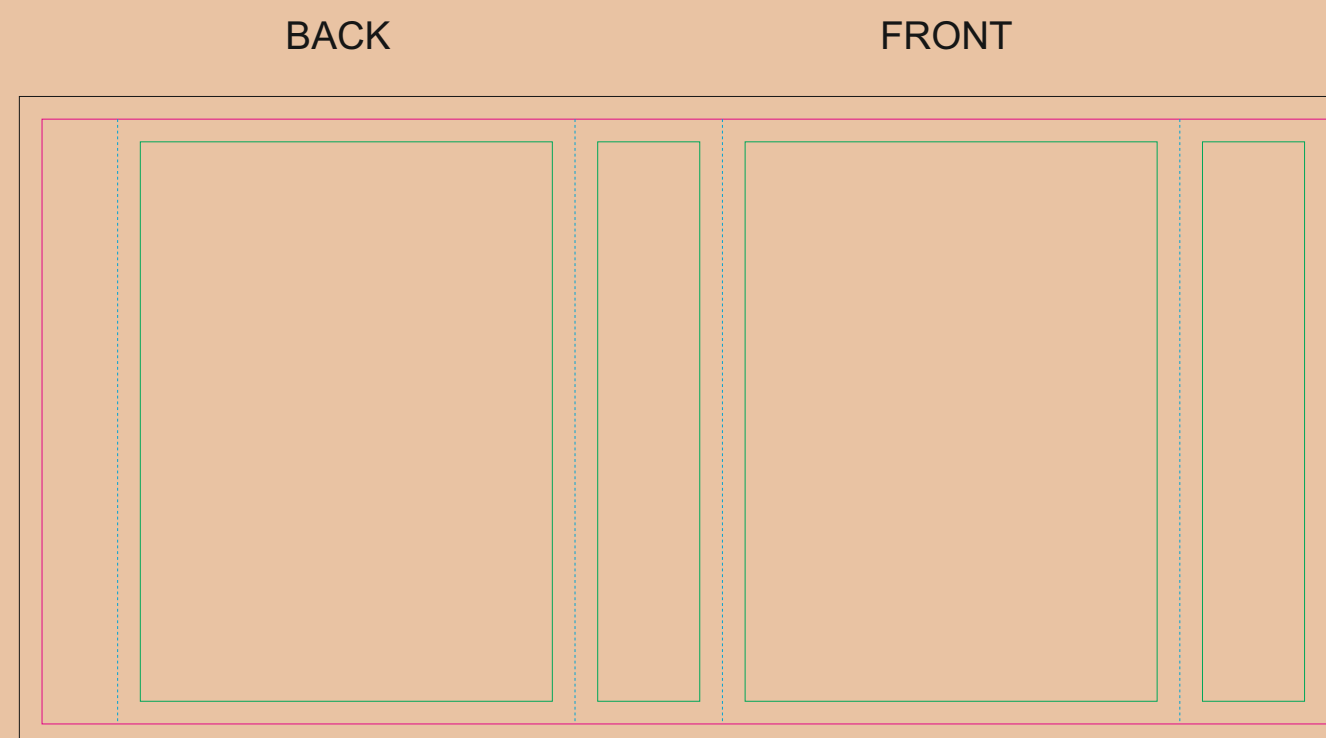

CRAFT Paper Sleeve

- Margin
- Edge of product
- Bleed limit 3-3 mm (background must fill it)
- - - - - Fold line

resolution: min. 300 DPI
colours: CMYK
formats: TIFF, PDF, EPS, AI, CDR

The green line indicates the area all non-background object-texts, logos, etc.
The pink outline the maximum size of graphic visible on the product.
The black line indicates the size of the required graphics including bleed.
The blue line indicates the folding.