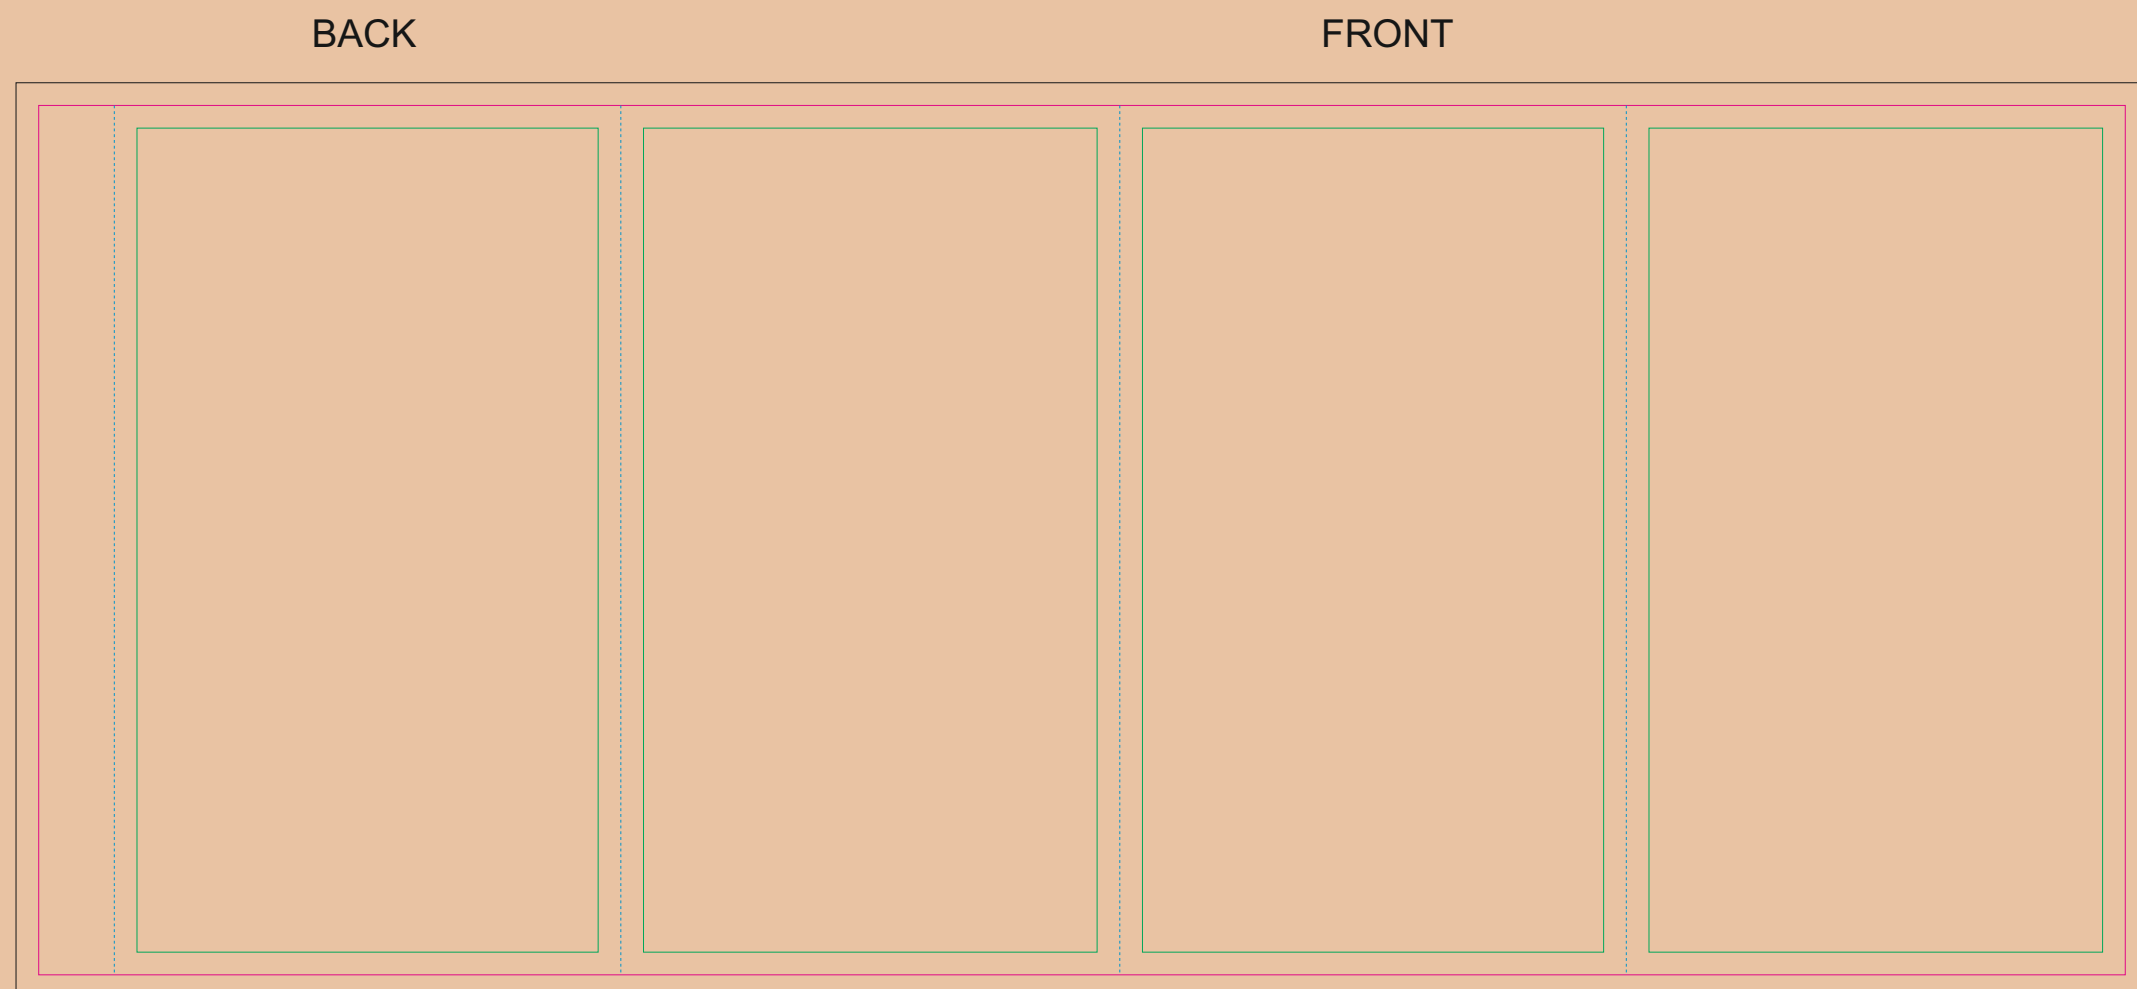

CRAFT Paper Sleeve

- Margin
- Edge of product
- Bleed limit 3-3 mm (background must fill it)
- - - - - Fold line

resolution: min. 300 DPI
colours: CMYK
formats: TIFF, PDF, EPS, AI, CDR

The green line indicates the area all non-background object-texts, logos, etc.
The pink outline the maximum size of graphic visible on the product.
The black line indicates the size of the required graphics including bleed.
The blue line indicates the folding.