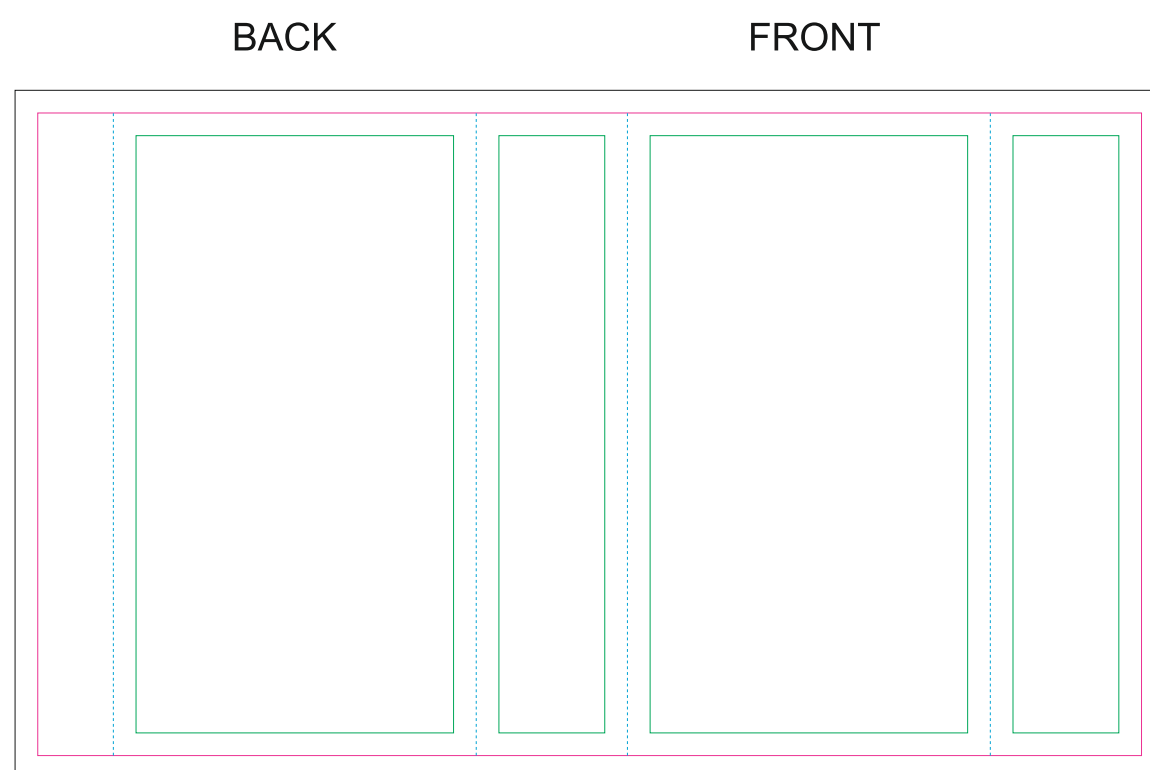

Paper Sleeve

- Margin
- Edge of product
- Bleed limit 3-3 mm (background must fill it)
- - - - - Fold line

resolution: min. 300 DPI
colours: CMYK
formats: TIFF, PDF, EPS, AI, CDR

The green line indicates the area all non-background object-texts, logos, etc.
The pink outline the maximum size of graphic visible on the product.
The black line indicates the size of the required graphics including bleed.
The blue line indicates the folding.