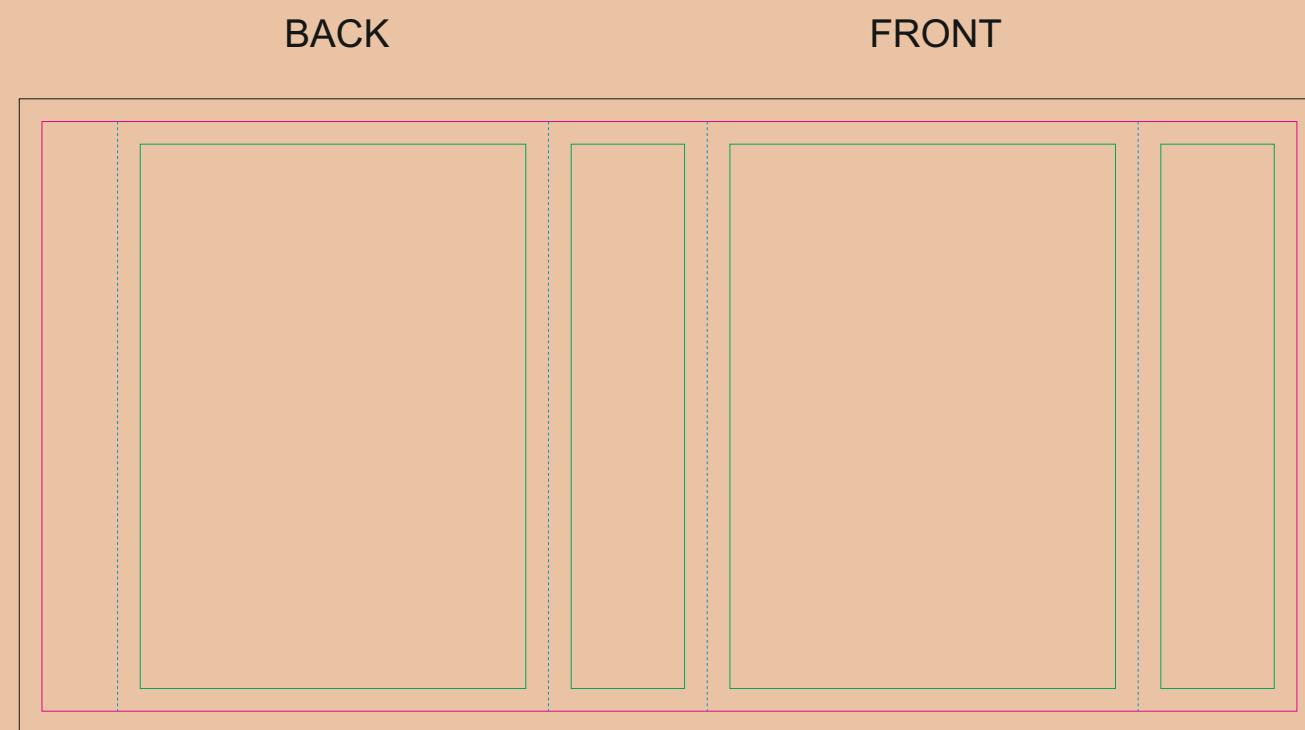

CRAFT Paper Sleeve

- Margin
- Edge of product
- Bleed limit 3-3 mm (background must fill it)
- - - - - Fold line

resolution: min. 300 DPI
colours: CMYK
formats: TIFF, PDF, EPS, AI, CDR

The green line indicates the area all non-background object-texts, logos, etc.
The pink outline the maximum size of graphic visible on the product.
The black line indicates the size of the required graphics including bleed.
The blue line indicates the folding.