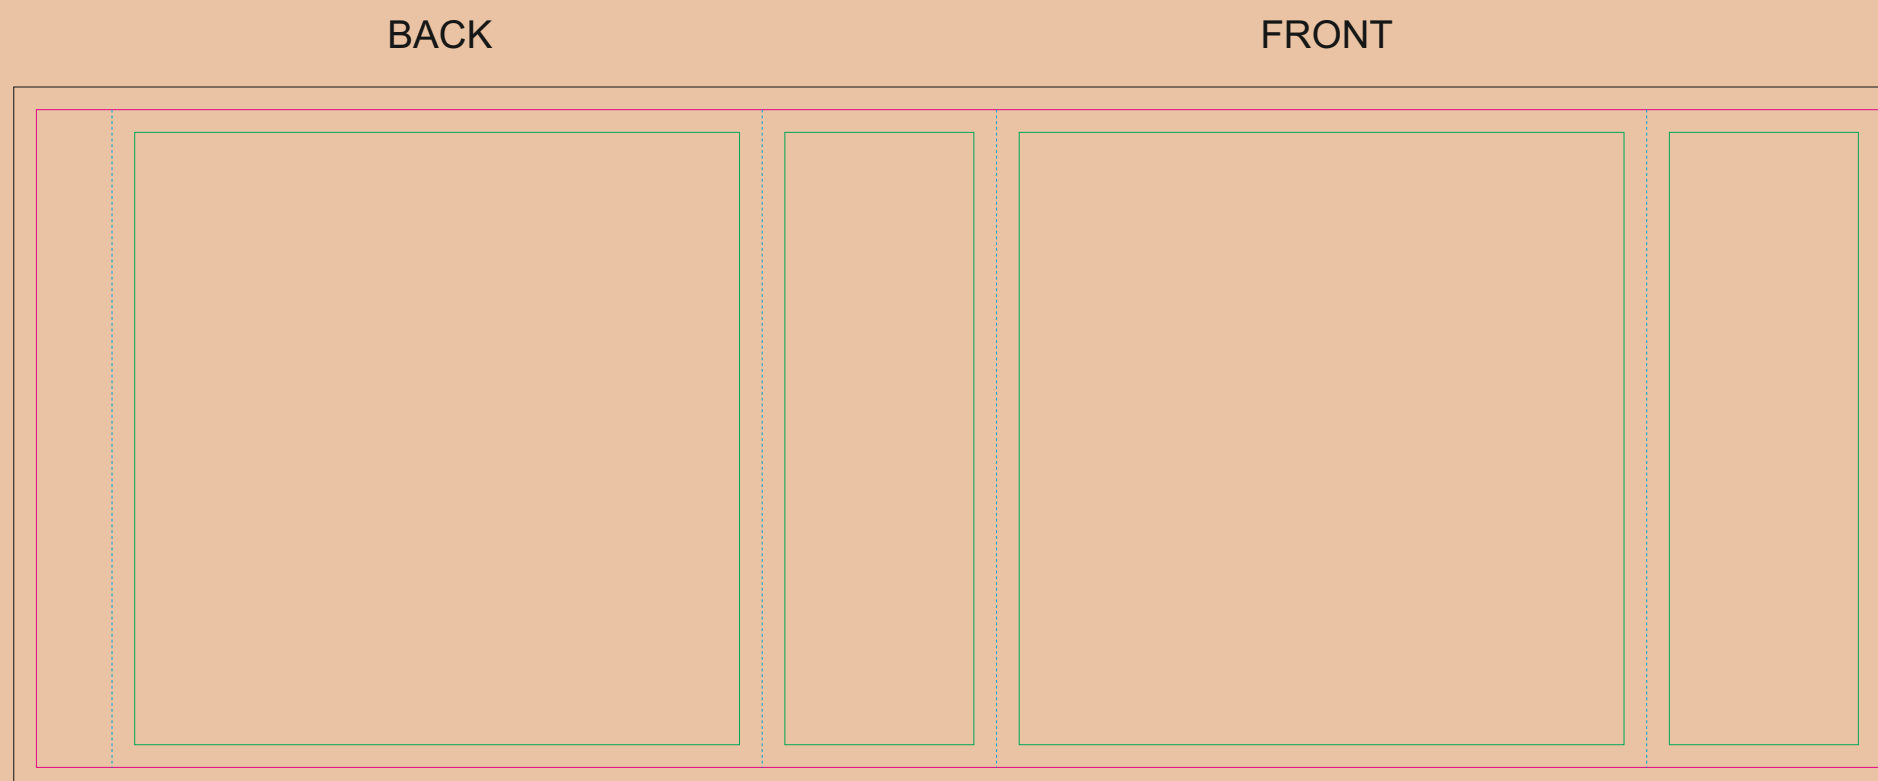

CRAFT Paper Sleeve

- Margin
- Edge of product
- Bleed limit 3-3 mm (background must fill it)
- - - - - Fold line

resolution: min. 300 DPI
colours: CMYK
formats: TIFF, PDF, EPS, AI, CDR

The green line indicates the area all non-background object-texts, logos, etc.
The pink outline the maximum size of graphic visible on the product.
The black line indicates the size of the required graphics including bleed.
The blue line indicates the folding.