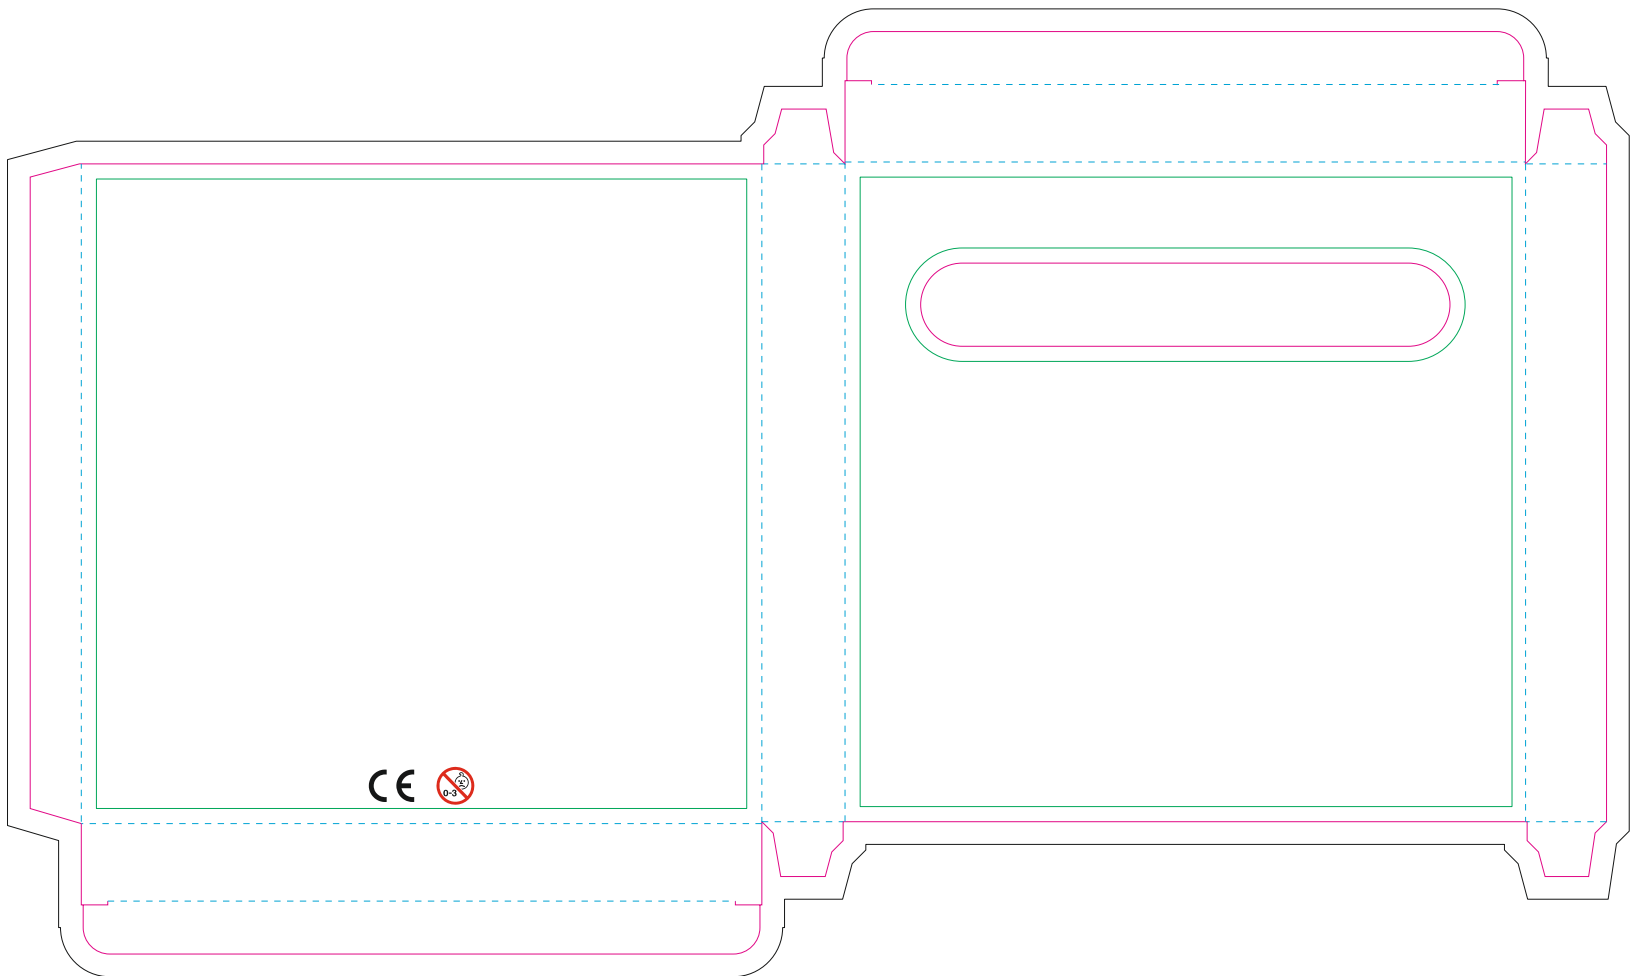

INCLUDES VEHICLE THEMED COLOURING BOOK

- Margin
- Edge of product
- Bleed limit 3-3 mm (background must fill it)
- - - - - Fold line

resolution: min. 300 DPI
colours: CMYK
formats: TIFF, PDF, EPS, AI, CDR

The green line indicates the area all non-background object-texts, logos, etc.
The pink outline the maximum size of graphic visible on the product.
The black line indicates the size of the required graphics including bleed.
The blue line indicates the folding.