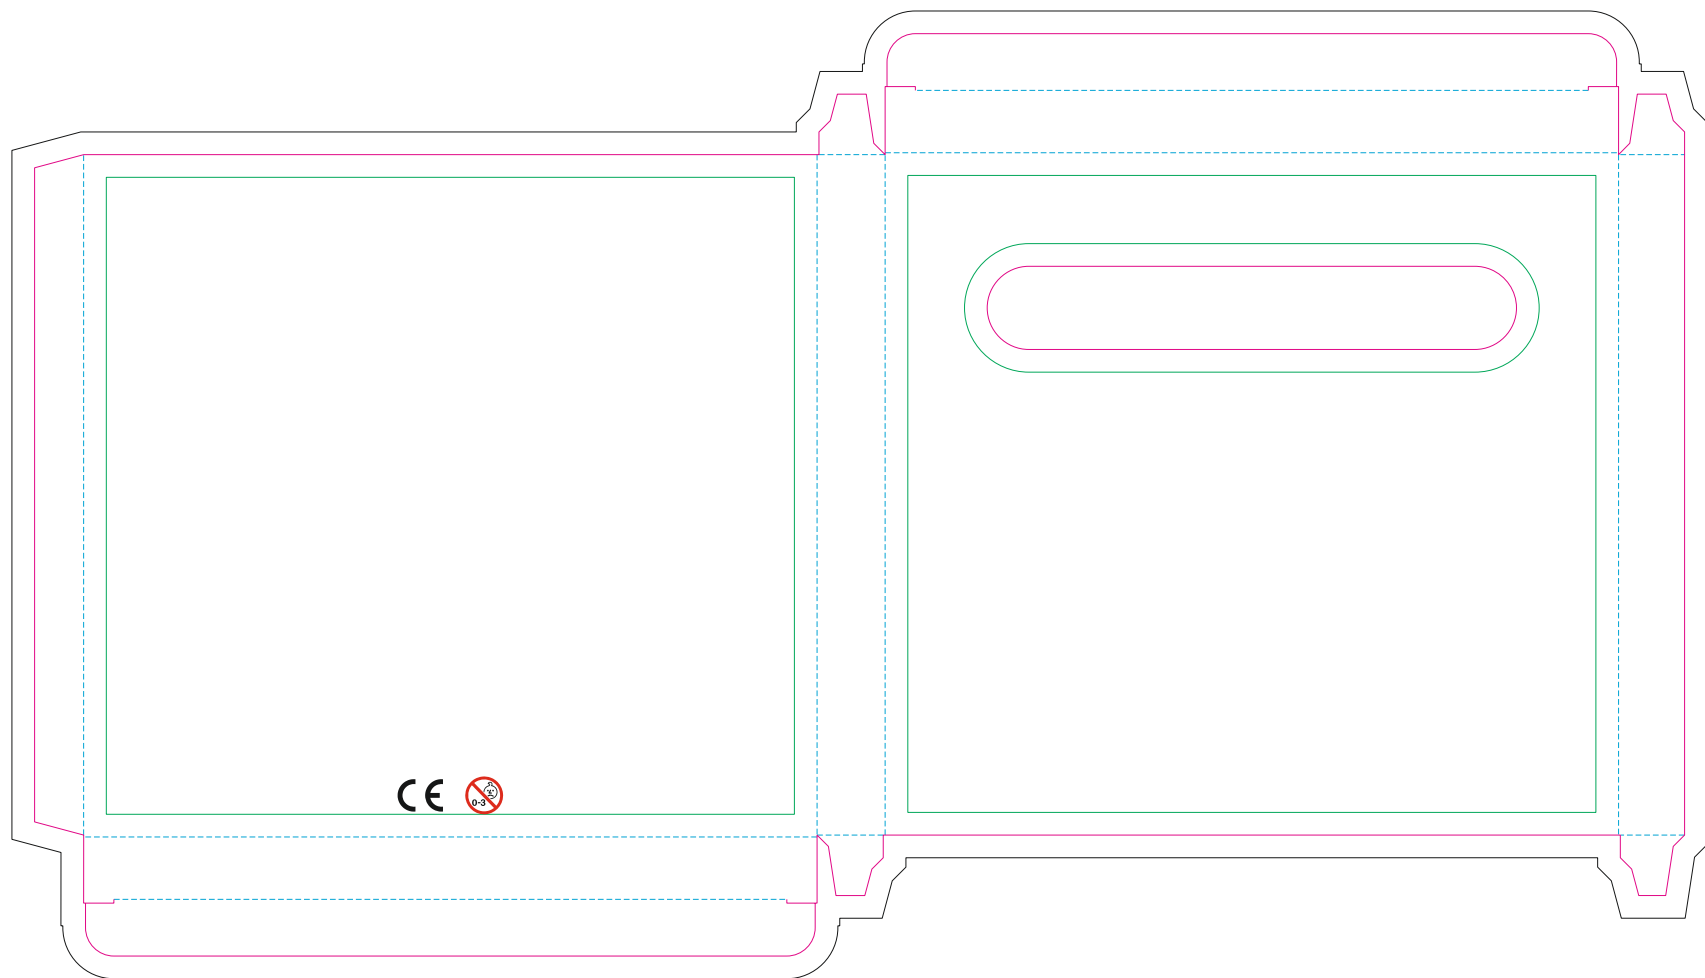

CRAYON

- Margin
- Edge of product
- Bleed limit 3-3 mm (background must fill it)
- - - - - Fold line

resolution: min. 300 DPI
colours: CMYK
formats: TIFF, PDF, EPS, AI, CDR

The green line indicates the area all non-background object-texts, logos, etc.
The pink outline the maximum size of graphic visible on the product.
The black line indicates the size of the required graphics including bleed.
The blue line indicates the folding.