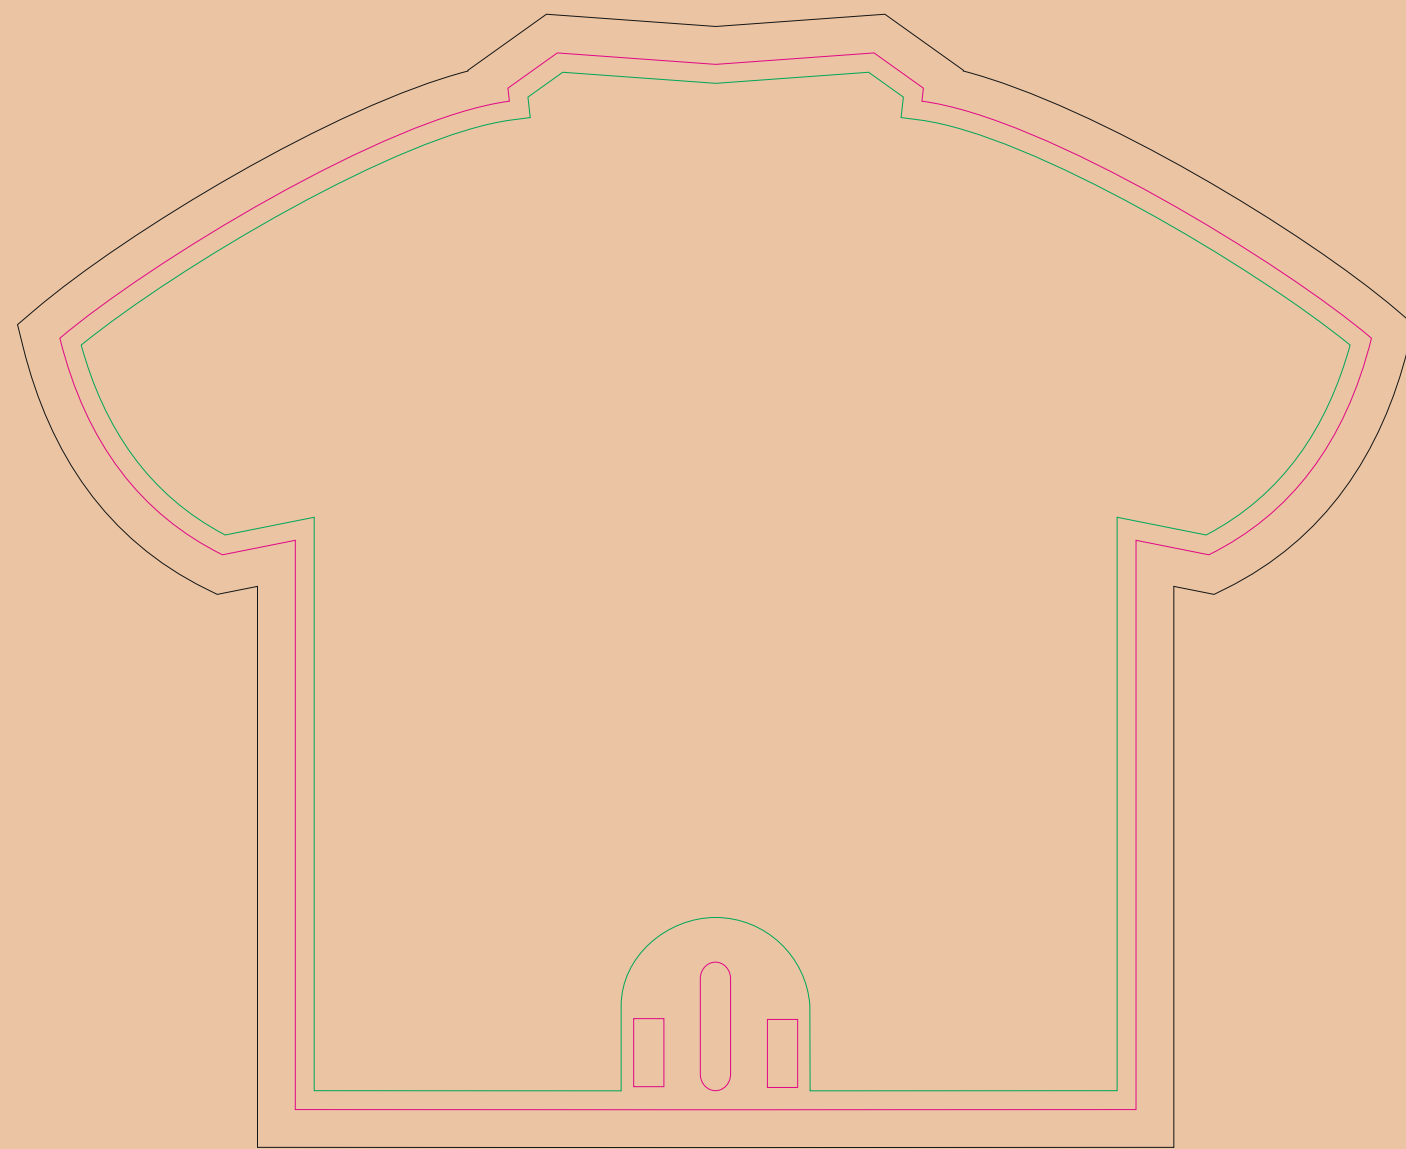

## FRONT

## BACK

resolution: min. 300 DPI

colours: CMYK

formats: TIFF, PDF, EPS, AI, CDR

— Margin

— Edge of product

— Bleed limit 5-5 mm (background must fill it)

The green line indicates the area all non-background object-texts, logos, etc.

The pink outline the maximum size of graphic visible on the product.

The black line indicates the size of the required graphics including bleed.