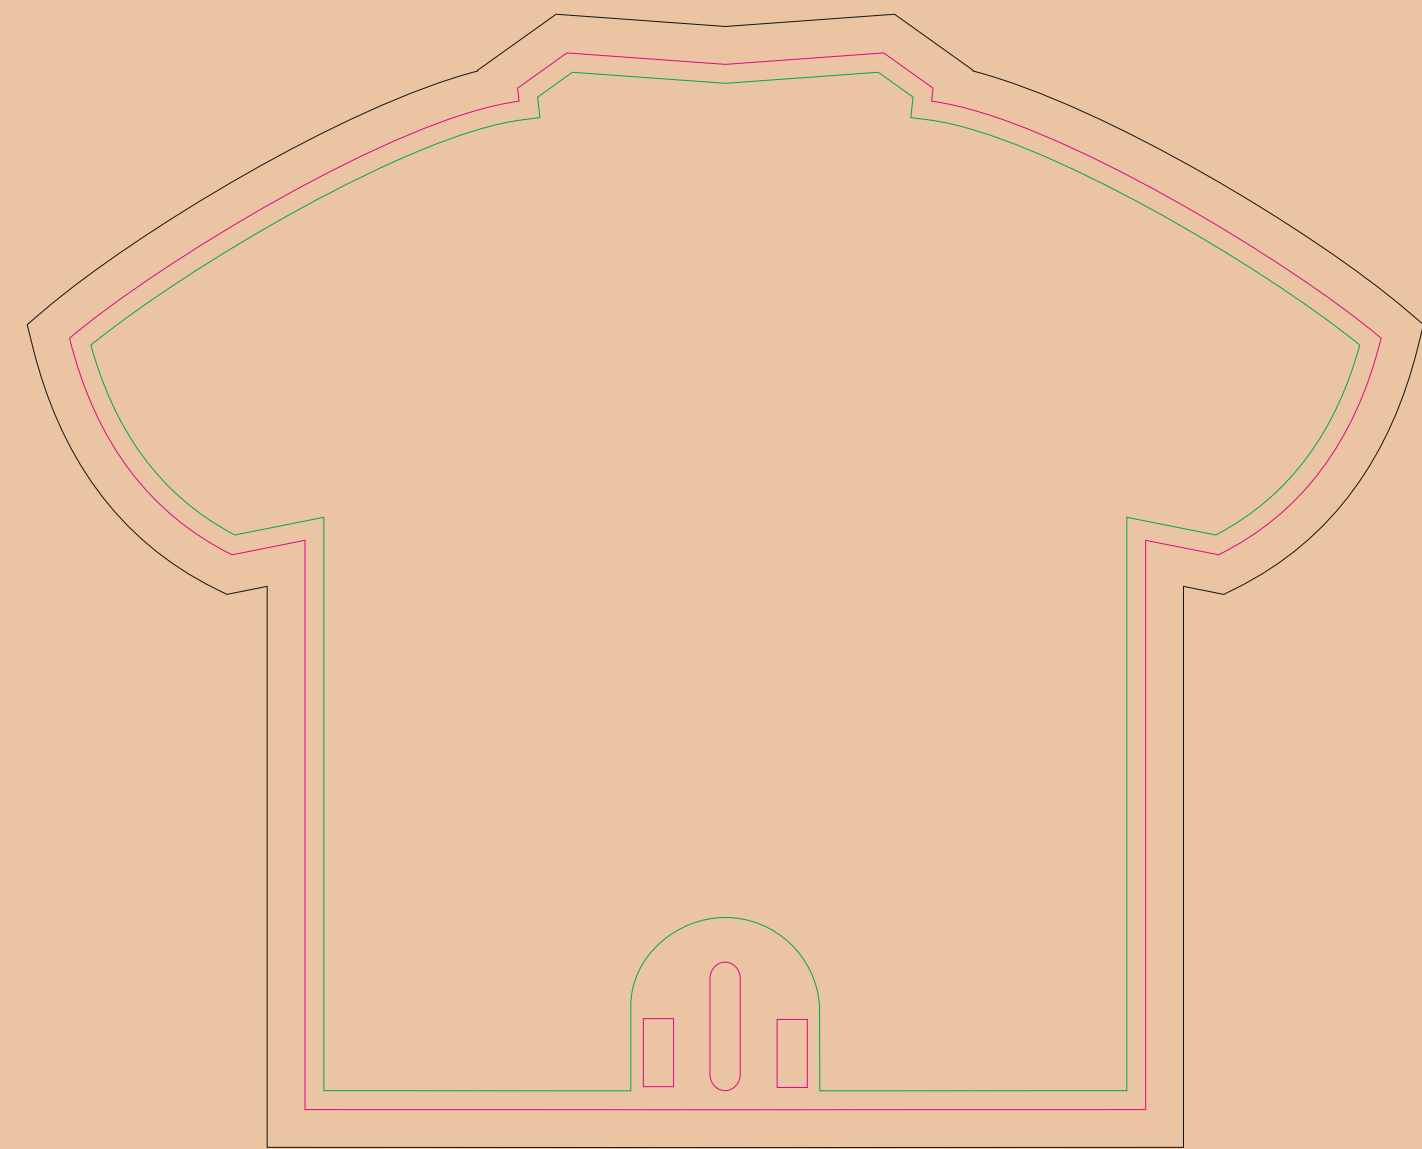

## FRONT

## BACK

resolution: min. 300 DPI

colours: CMYK

formats: TIFF, PDF, EPS, AI, CDR

— Margin

— Edge of product

— Bleed limit 5-5 mm (background must fill it)

The green line indicates the area all non-background object-texts, logos, etc.

The pink outline the maximum size of graphic visible on the product.

The black line indicates the size of the required graphics including bleed.