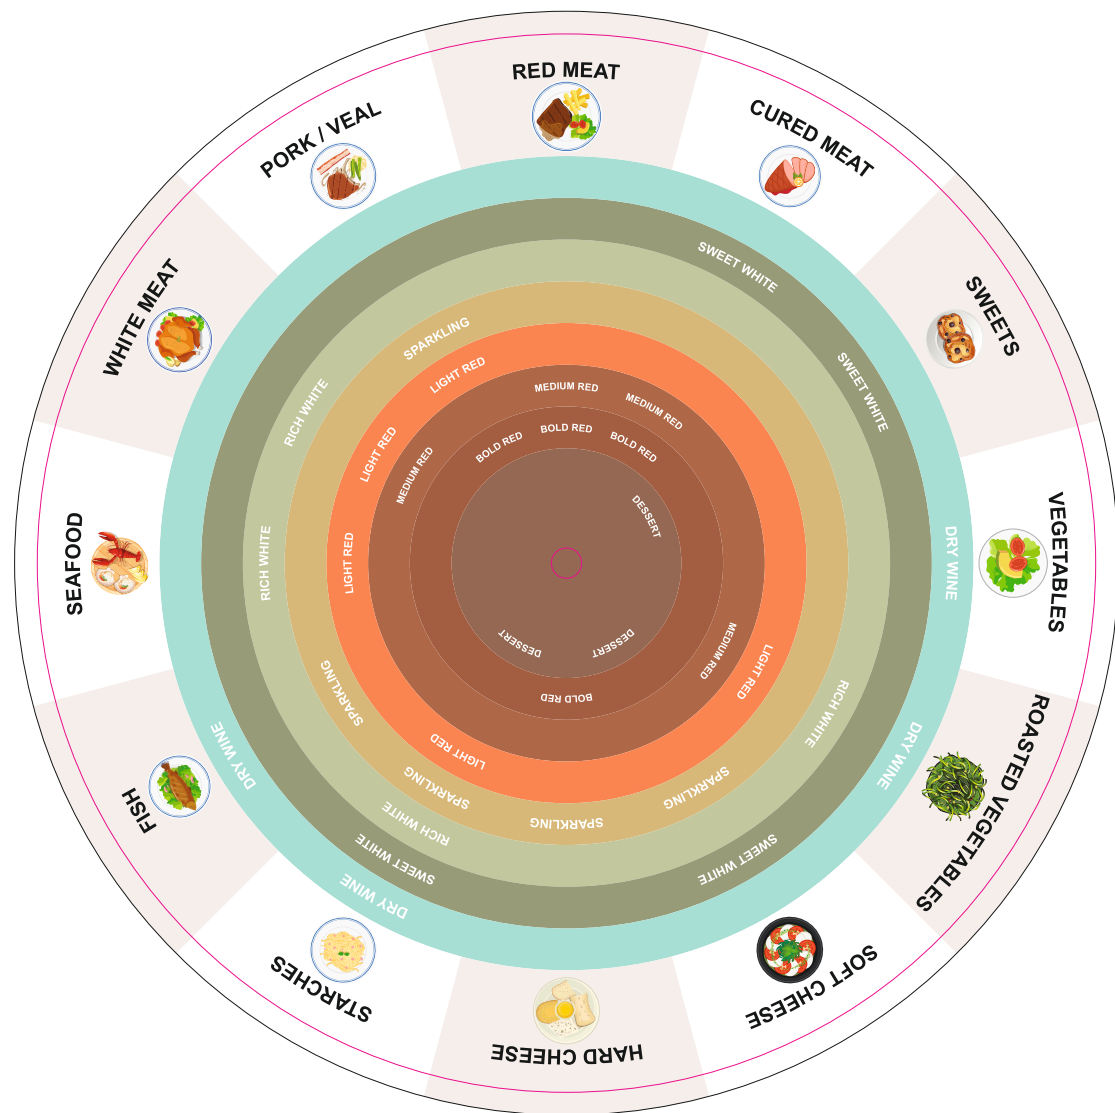

FRONT

BACK

- Margin
- Edge of printing
- Bleed limit 5-5 mm (background must fill it)

resolution: min. 300 DPI
 colours: CMYK
 formats: TIFF, PDF, EPS, AI, CDR

The green line indicates the area all non-background object-texts, logos, etc.
 The pink outline the maximum size of graphic visible on the product.
 The black line indicates the size of the required graphics including bleed.