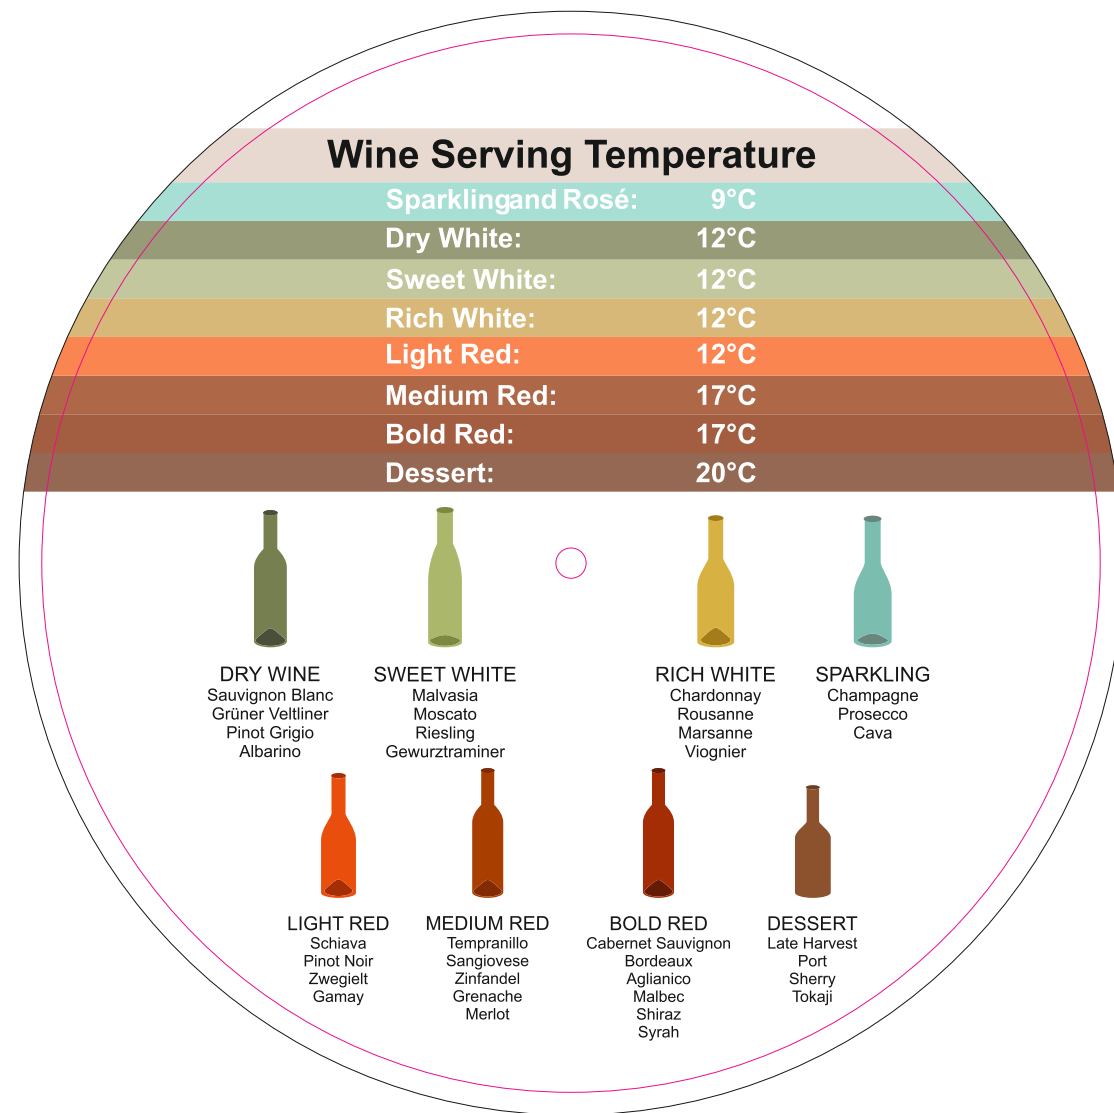

FRONT

BACK

- Margin
- Edge of printing
- Bleed limit 5-5 mm (background must fill it)

resolution: min. 300 DPI
 colours: CMYK
 formats: TIFF, PDF, EPS, AI, CDR

The green line indicates the area all non-background object-texts, logos, etc.
 The pink outline the maximum size of graphic visible on the product.
 The black line indicates the size of the required graphics including bleed.