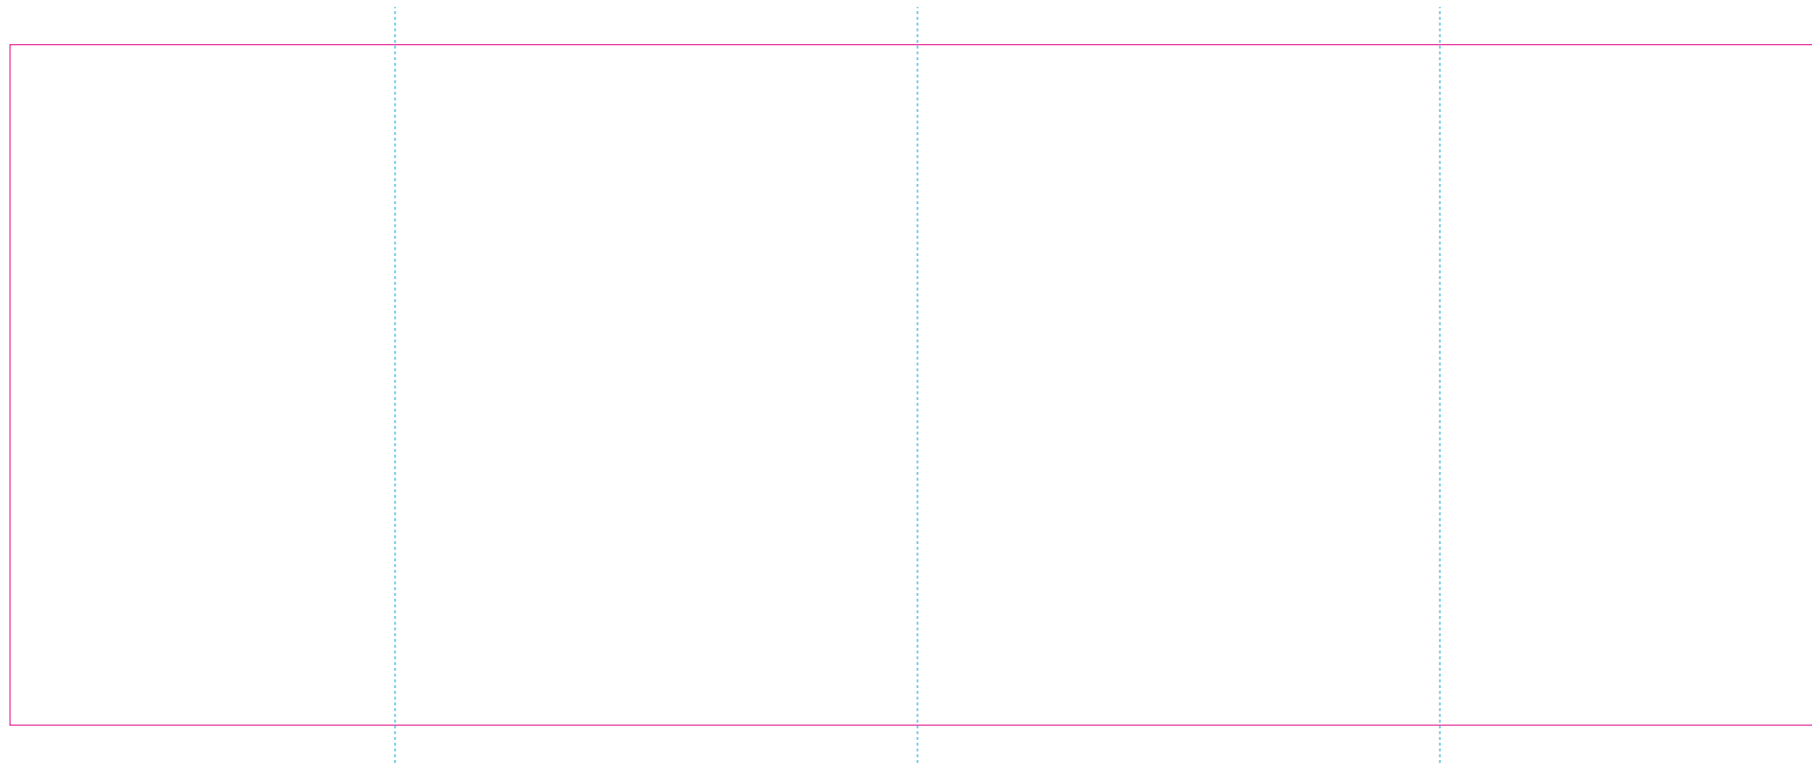

ER 2

ER 1

RS

With rotary screen printing technology the product can only be printed on the opposite side of the handle, please do not position the design on the right or left handed side.

— Edge of graphics

- - - centerlines

resolution: min. 300 DPI

colours: CMYK

formats: TIFF, PDF, EPS, AI, CDR

The pink outline the maximum size of graphic visible on the product.

The blue dash line indicates the center line of the left, right and middle side of object.