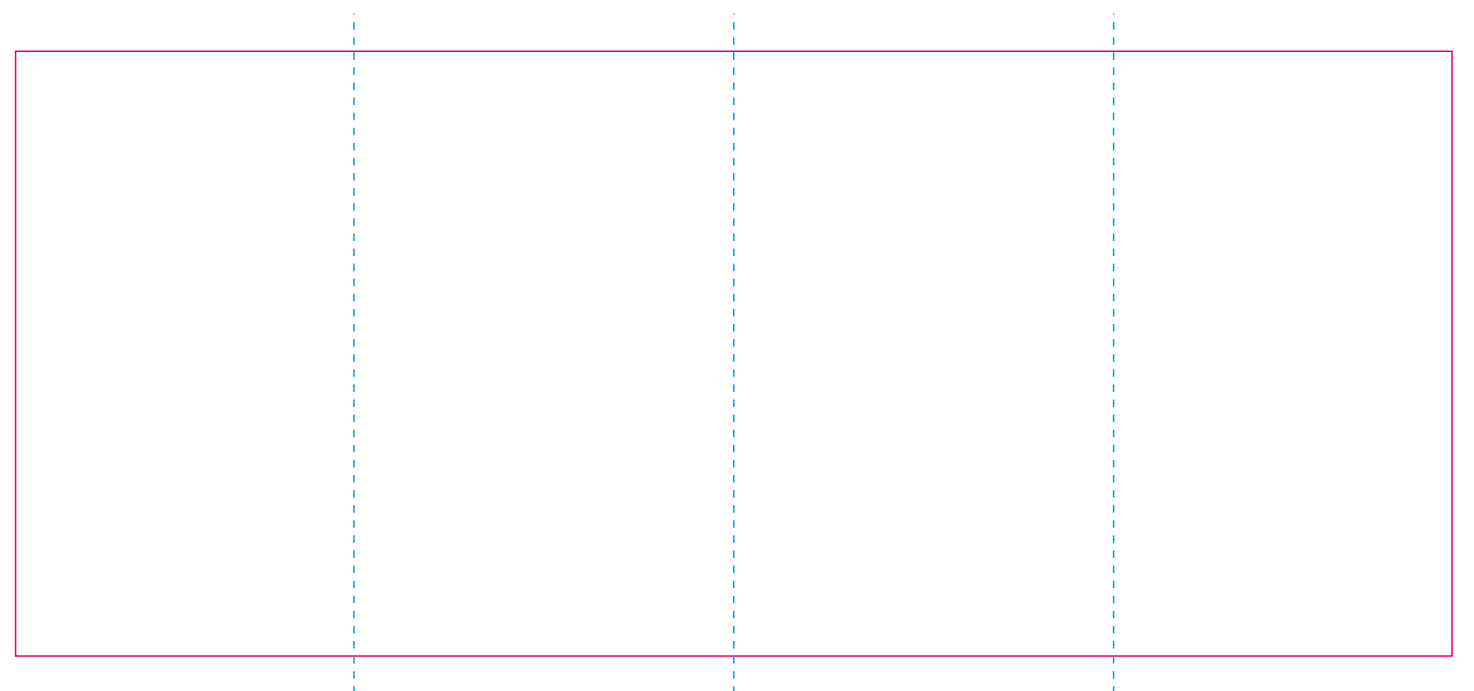

RUV

RS

C

— Edge of product
- - - Centerlines

file format: vector
colours: in one color
formats: PDF, EPS, AI, CDR

The pink outline the maximum size of graphic visible on the product.
The blue dash line indicates the center line of the left, right and middle side of object.