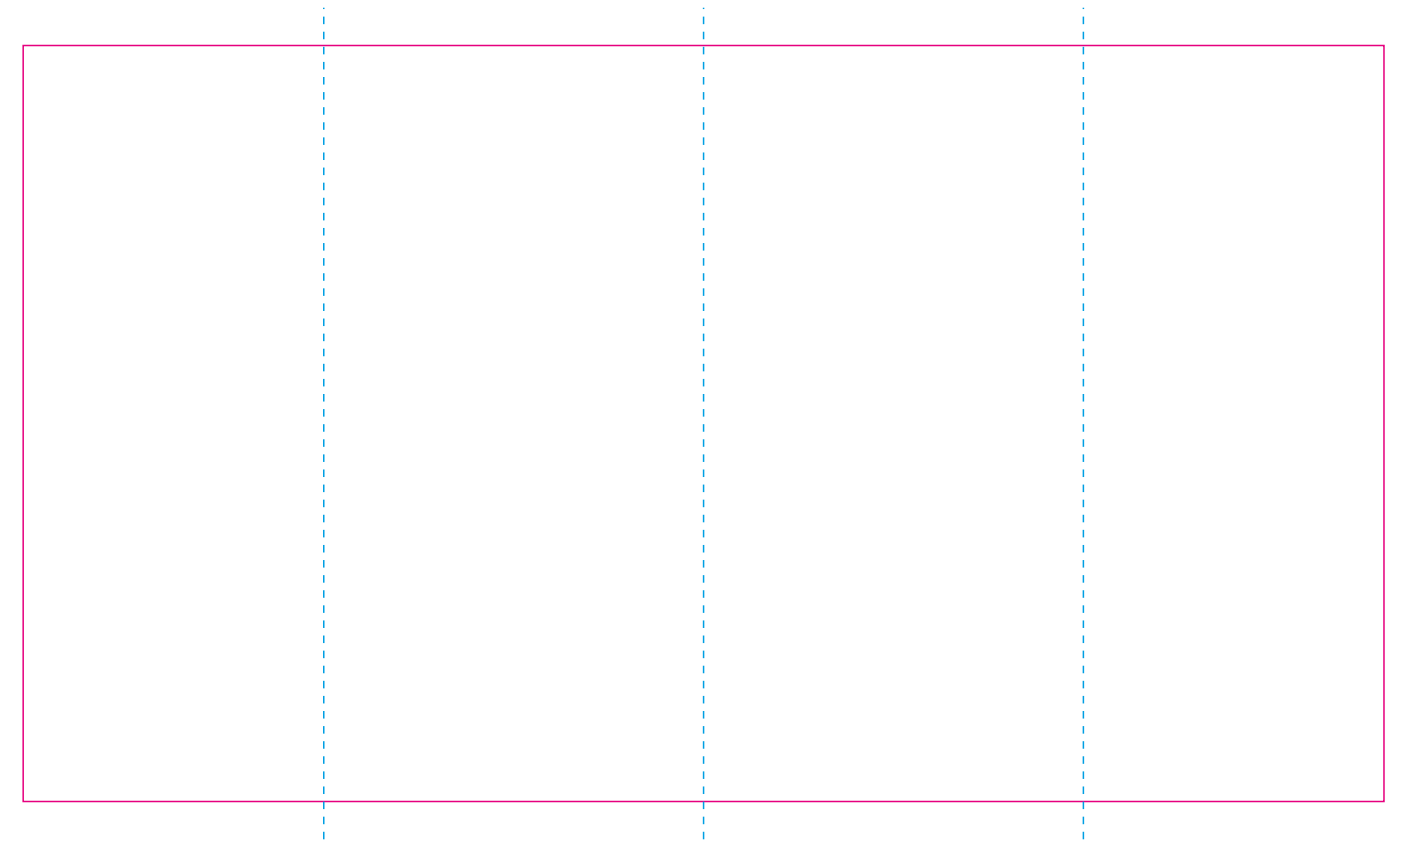

RUV

RS

C

— Edge of product
- - - Centerlines

file format: vector
colours: in one color
formats: PDF, EPS, AI, CDR

The pink outline the maximum size of graphic visible on the product.
The blue dash line indicates the center line of the left, right and middle side of object.