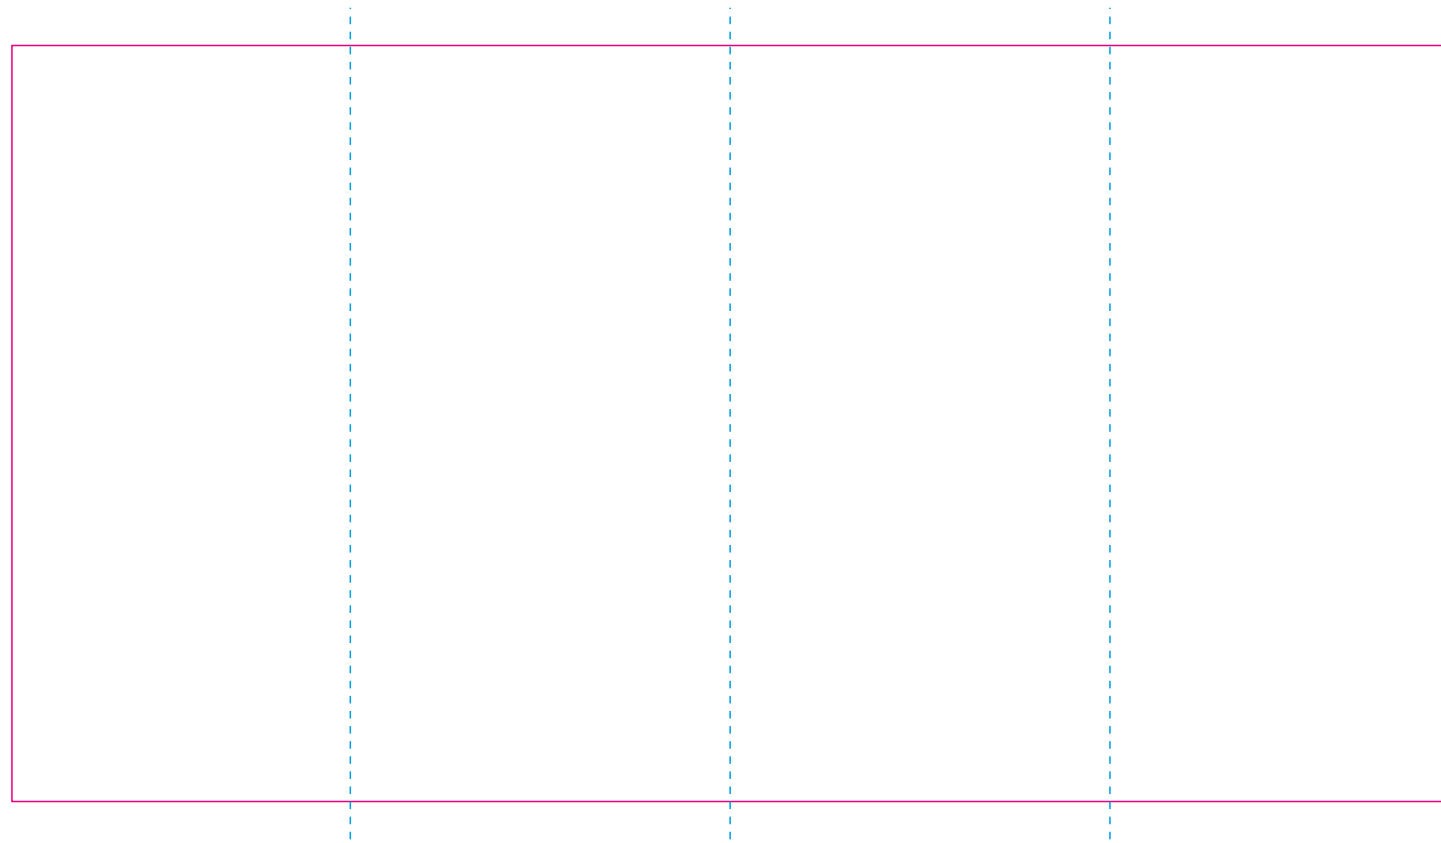

RUV

RS

C

— Edge of product
- - - Centerlines

file format: vector
colours: in one color
formats: PDF, EPS, AI, CDR

The pink outline the maximum size of graphic visible on the product.
The blue dash line indicates the center line of the left, right and middle side of object.