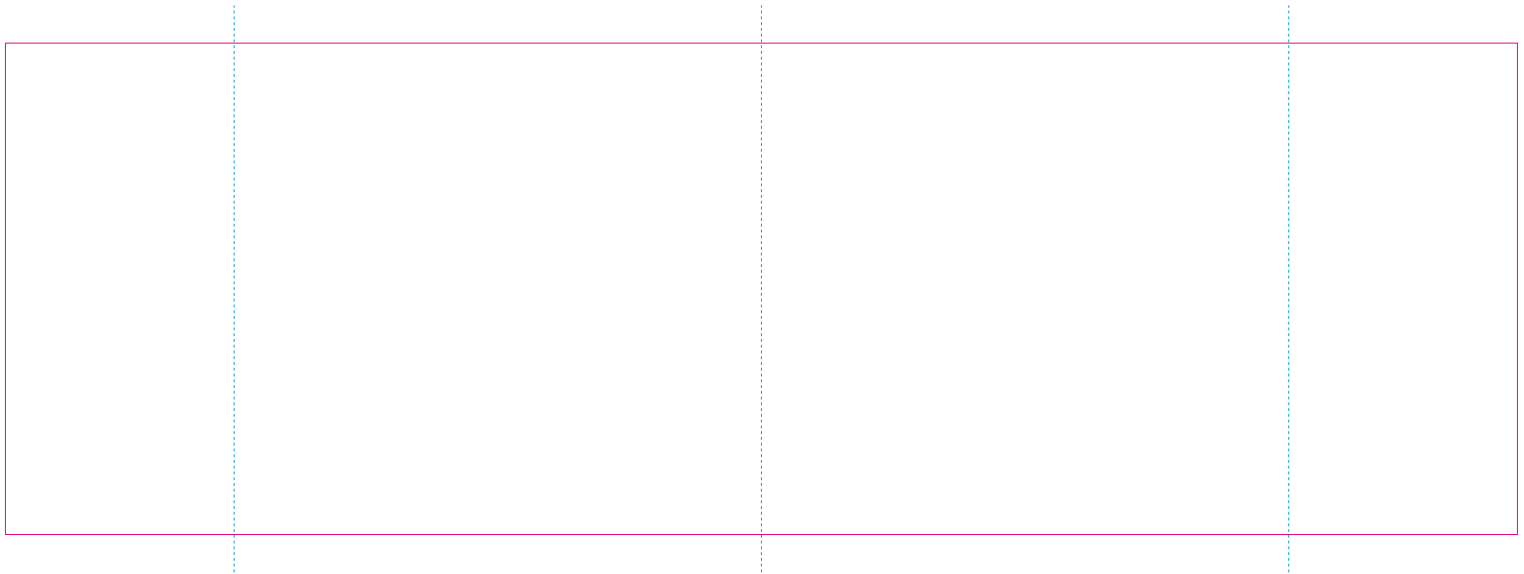

# RS

— Edge of graphics

- - - centerlines

resolution: min. 300 DPI

colours: CMYK

formats: TIFF, PDF, EPS, AI, CDR

The pink outline the maximum size of graphic visible on the product.

The blue dash line indicates the center line of the left, right and middle side of object.