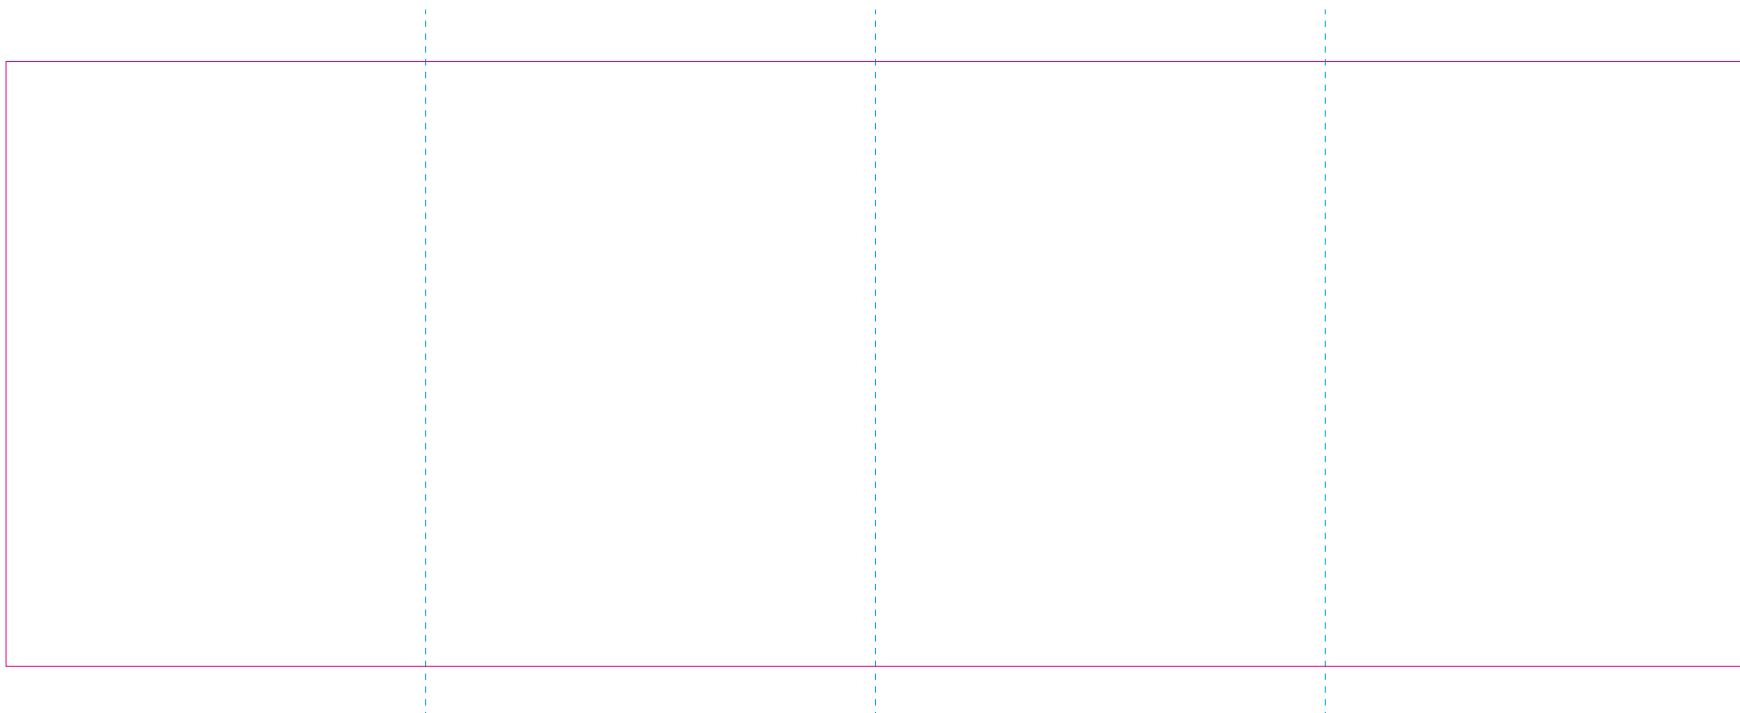

RUV

RS

— Edge of graphics

- - - centerlines

resolution: min. 300 DPI
colours: CMYK
formats: TIFF, PDF, EPS, AI, CDR

The pink outline the maximum size of graphic visible on the product.
The blue dash line indicates the center line of the left, right and middle side of object.