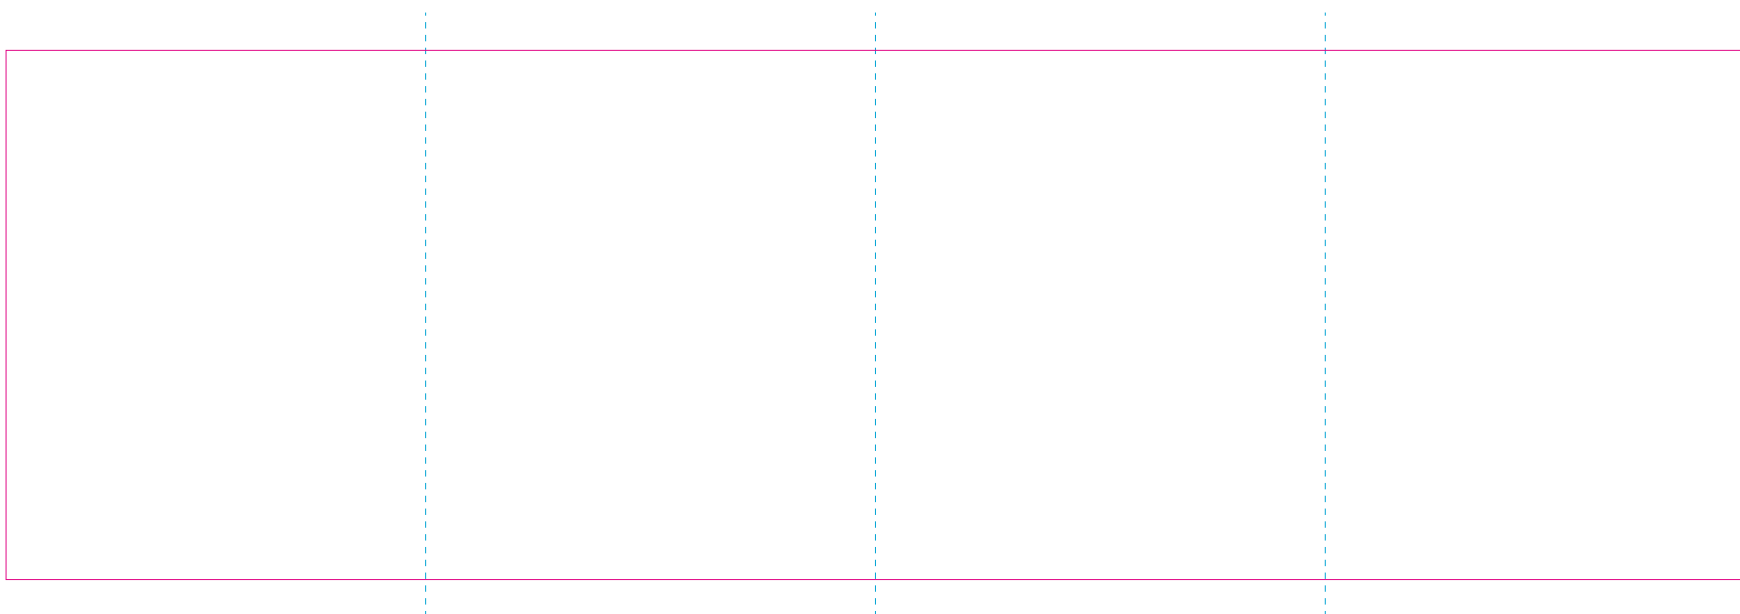

RUV

RS

— Edge of graphics

- - - centerlines

resolution: min. 300 DPI
colours: CMYK
formats: TIFF, PDF, EPS, AI, CDR

The pink outline the maximum size of graphic visible on the product.
The blue dash line indicates the center line of the left, right and middle side of object.