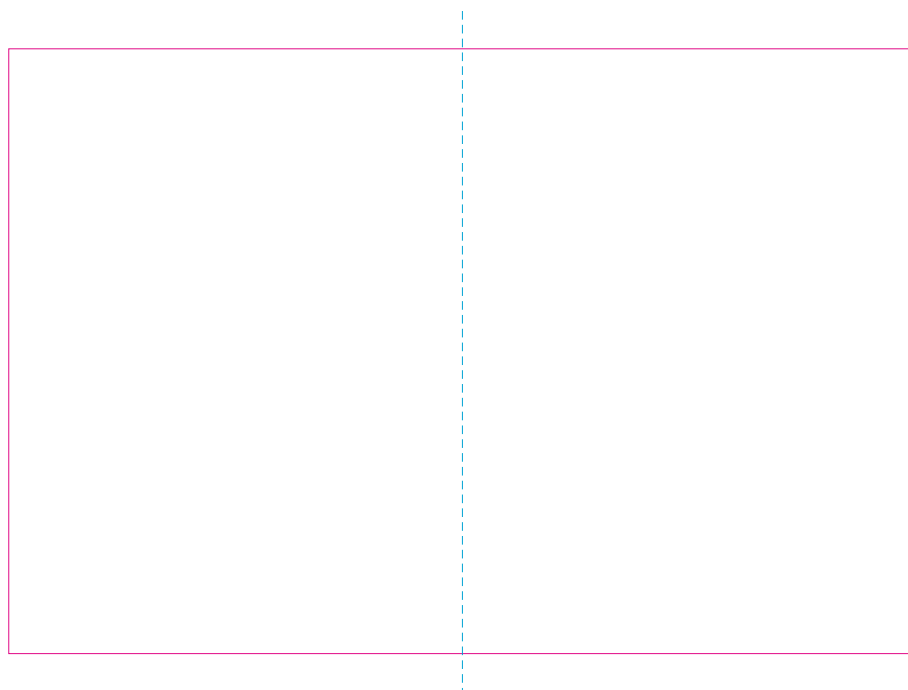

# WPC, C

# RS

With rotary screen printing technology the product can only be printed on the opposite side of the handle, please do not position the design on the right or left handed side.

— Edge of graphics

- - - centerlines

file format: vector

colours: in one color

formats: PDF, EPS, AI, CDR

The pink outline the maximum size of graphic visible on the product.

The blue dash line indicates the center line of the left, right and middle side of object.