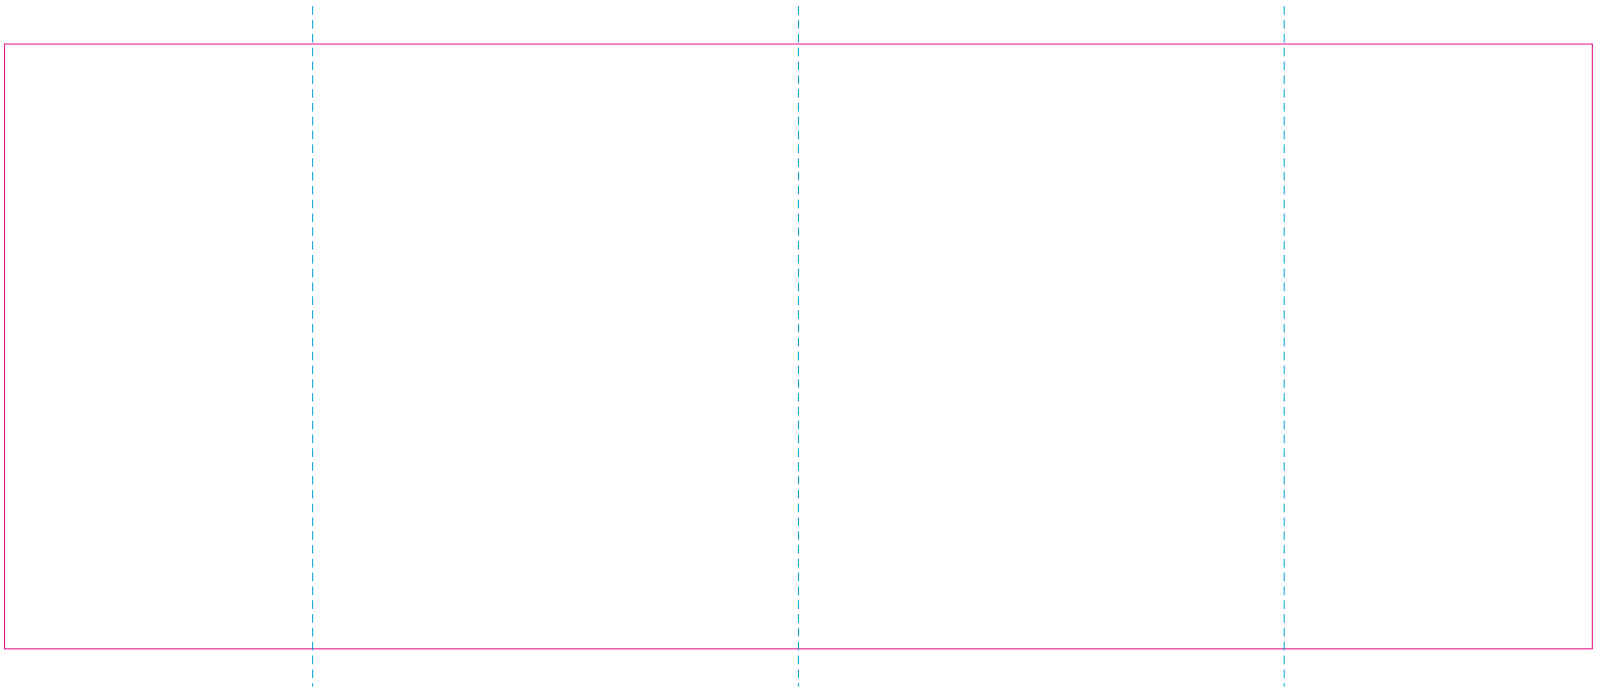

# WPC, C

# RS

With rotary screen printing technology the product can only be printed on the opposite side of the handle, please do not position the design on the right or left handed side.

— Edge of graphics

- - - centerlines

file format: vector

colours: in one color

formats: PDF, EPS, AI, CDR

The pink outline the maximum size of graphic visible on the product.

The blue dash line indicates the center line of the left, right and middle side of object.