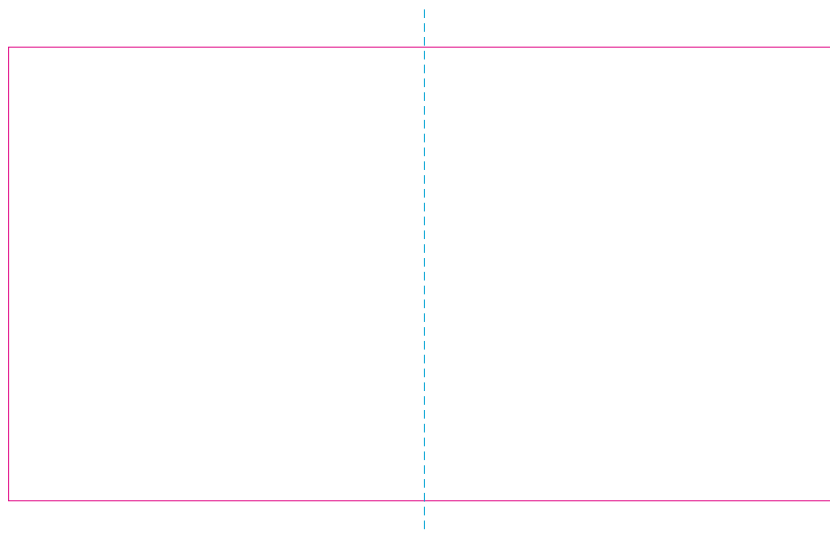

RS

RUV

—— Edge of graphics

- - - - centerlines

file format: vector

colours: in one color

formats: PDF, EPS, AI, CDR

The pink outline the maximum size of graphic visible on the product.

The blue dash line indicates the center line of the left, right and middle side of object.