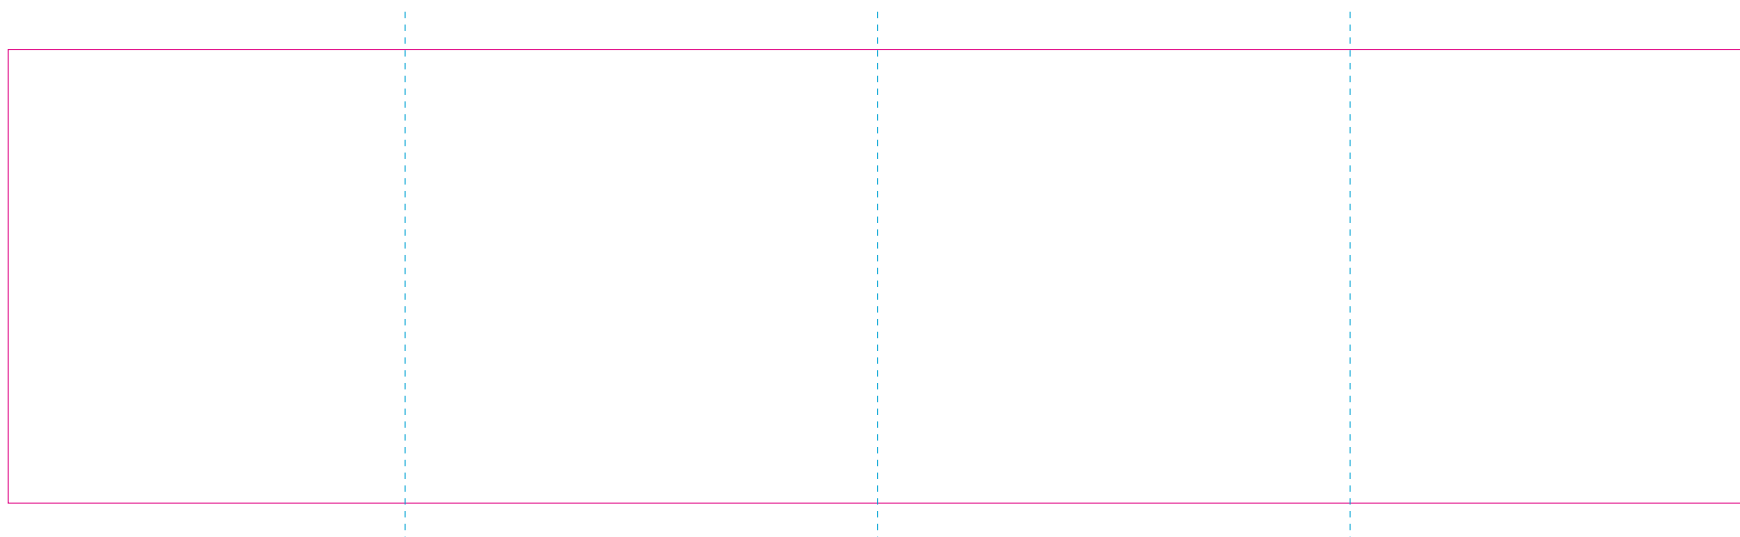

RS

RUV

—— Edge of graphics

- - - - centerlines

file format: vector

colours: in one color

formats: PDF, EPS, AI, CDR

The pink outline the maximum size of graphic visible on the product.

The blue dash line indicates the center line of the left, right and middle side of object.