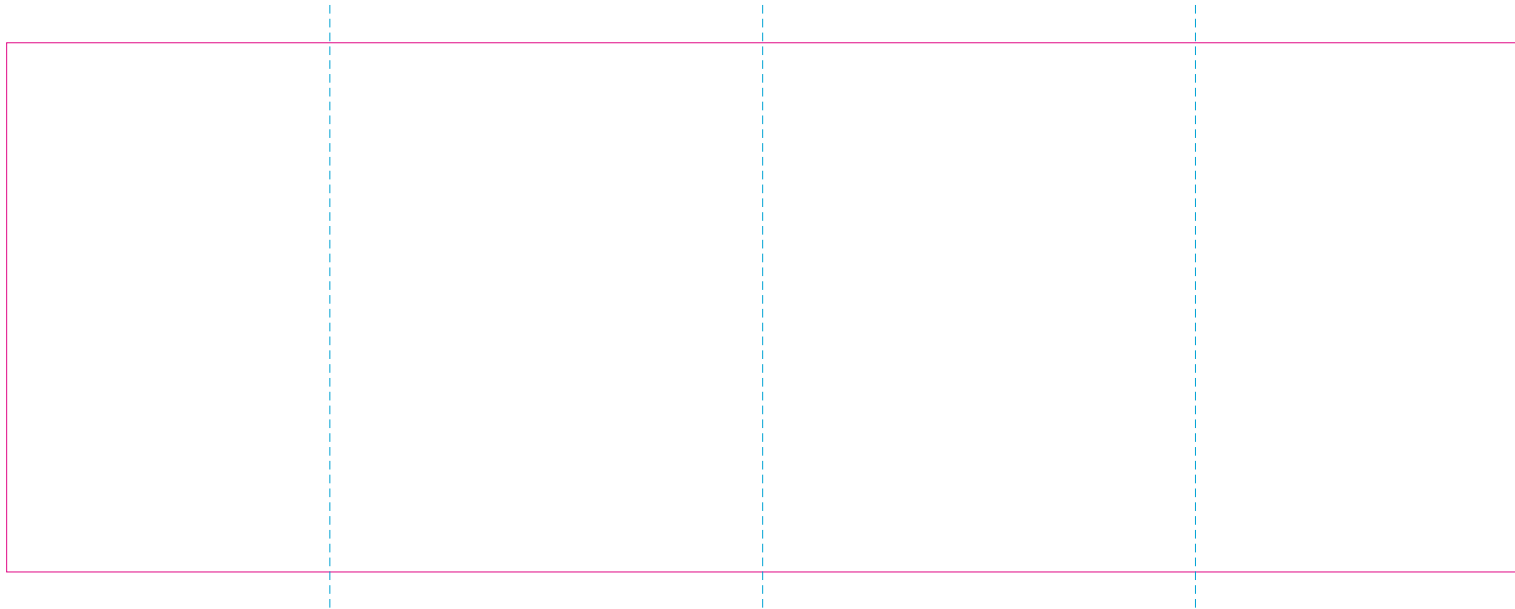

**RS**

**RUV**

—— Edge of graphics

----- centerlines

file format: vector  
colours: in one color  
formats: PDF, EPS, AI, CDR

The pink outline the maximum size of graphic visible on the product.  
The blue dash line indicates the center line of the left, right and middle side of object.