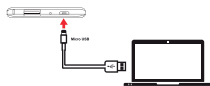

SPECIFICATIONS:

Capacity: 2500mAh – Lithium Battery.

Input: DC5V / 500mA.

Output: DC5V / 1000mA.

Battery Life: More than 500 charging cycles.

With Micro USB cable.

INSTRUCTIONS:

Indicator light: During the charging process a red light will appear on the portable power device. The light will change to blue once the charging process is complete.

- Charging the portable power device: Connect the micro USB connector cable to the Input port (2) on the portable charger. Connect the standard USB port to the power source such as a power adapter, computer's USB port or any other USB source.
- Charging mobile devices: Connect the USB cable to the mobile device using the appropriate connector. Connect the other end of the USB cable to the Output port (1) of the portable charger.
- Remove the USB cable at the end of each process.

APARIENCIA / APPEARANCE

1. USB Output / Salida
2. Micro USB Input / Entrada
3. LED indicator

CARGA DEL POWER BANK / HOW TO CHARGE THE POWER BANK