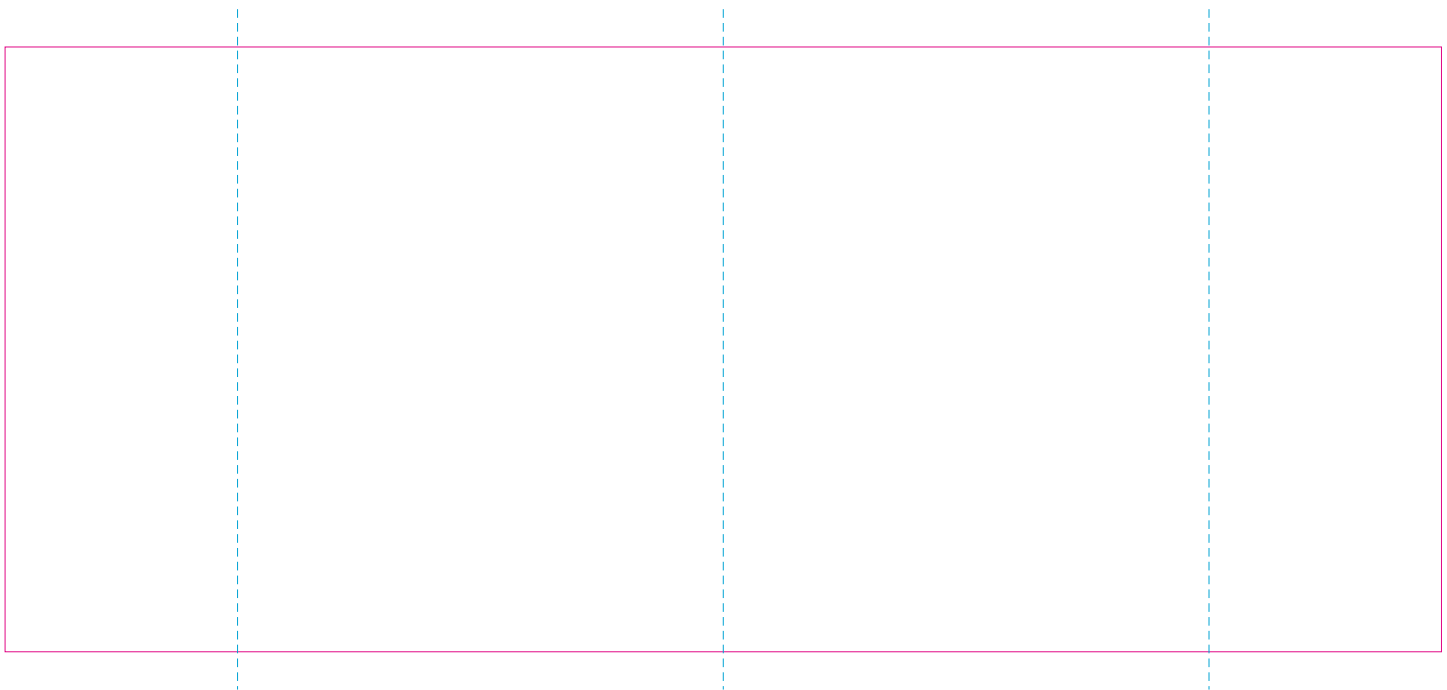

ER 1, RS

With rotary screen printing technology the product can only be printed on the opposite side of the handle, please do not position the design on the right or left handed side.

ER 2, C

— Edge of graphics

- - - centerlines

resolution: min. 300 DPI

colours: CMYK

formats: TIFF, PDF, EPS, AI, CDR

The pink outline the maximum size of graphic visible on the product.

The blue dash line indicates the center line of the left, right and middle side of object.