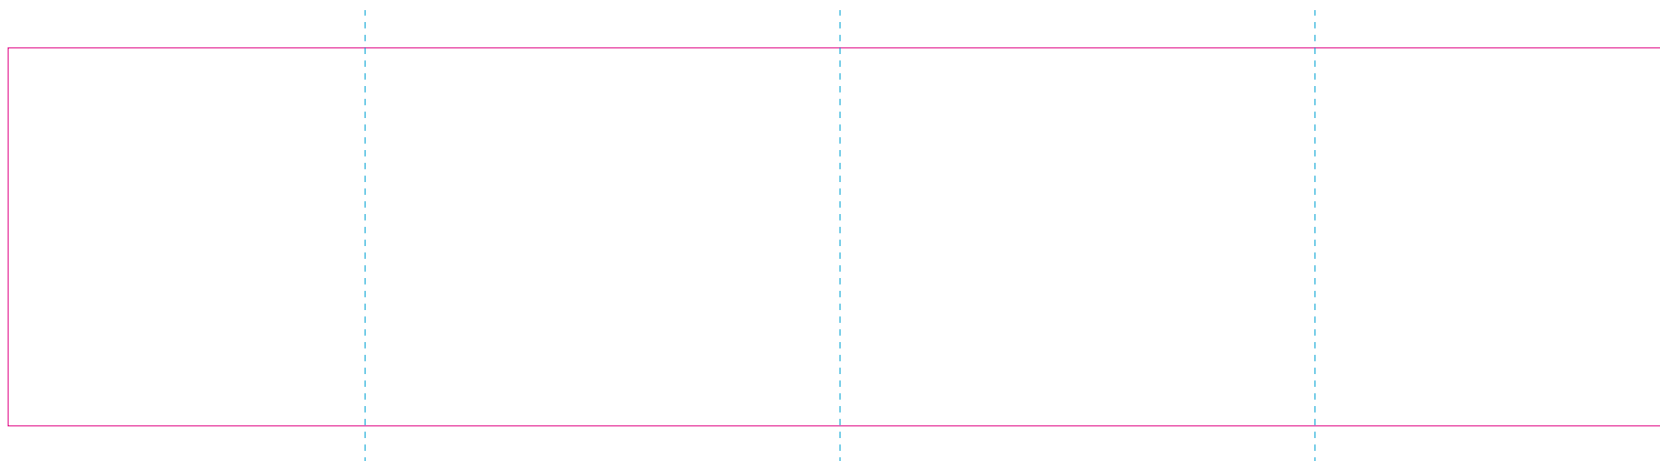

ER 2

ER 1

— Edge of graphics

- - - centerlines

resolution: min. 300 DPI

colours: CMYK

formats: TIFF, PDF, EPS, AI, CDR

The pink outline the maximum size of graphic visible on the product.

The blue dash line indicates the center line of the left, right and middle side of object.