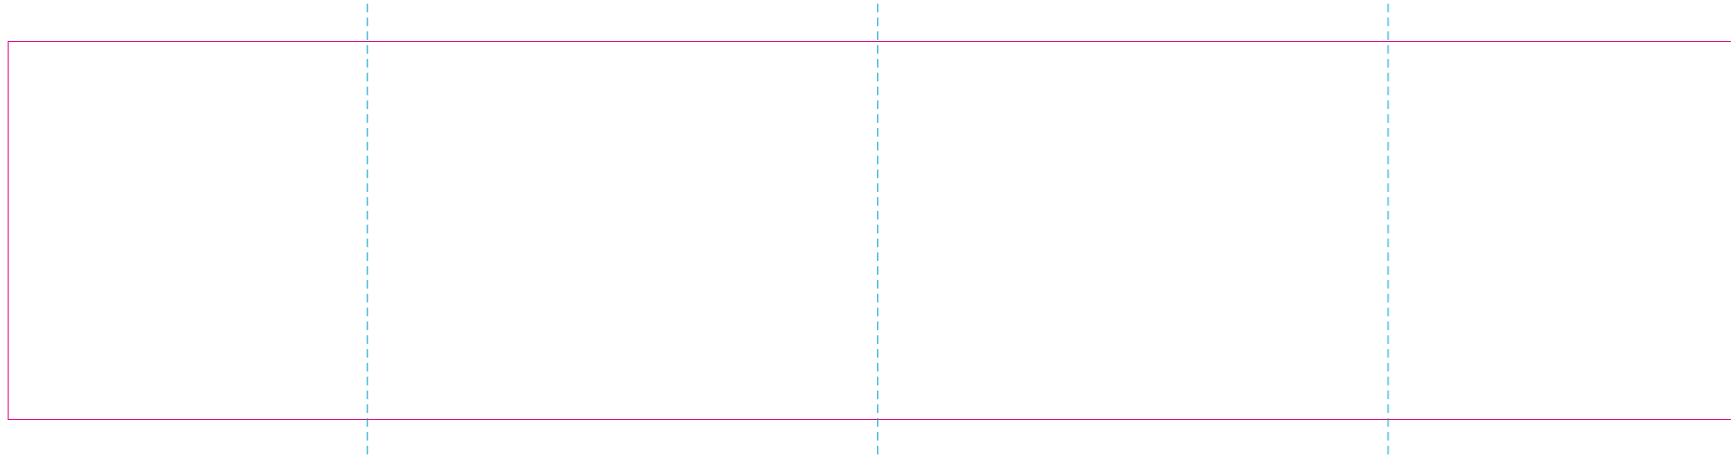

## ER 2, RUV

## ER 1

— Edge of graphics

- - - centerlines

file format: vector

colours: in one color

formats: PDF, EPS, AI, CDR

The pink outline the maximum size of graphic visible on the product.

The blue dash line indicates the center line of the left, right and middle side of object.