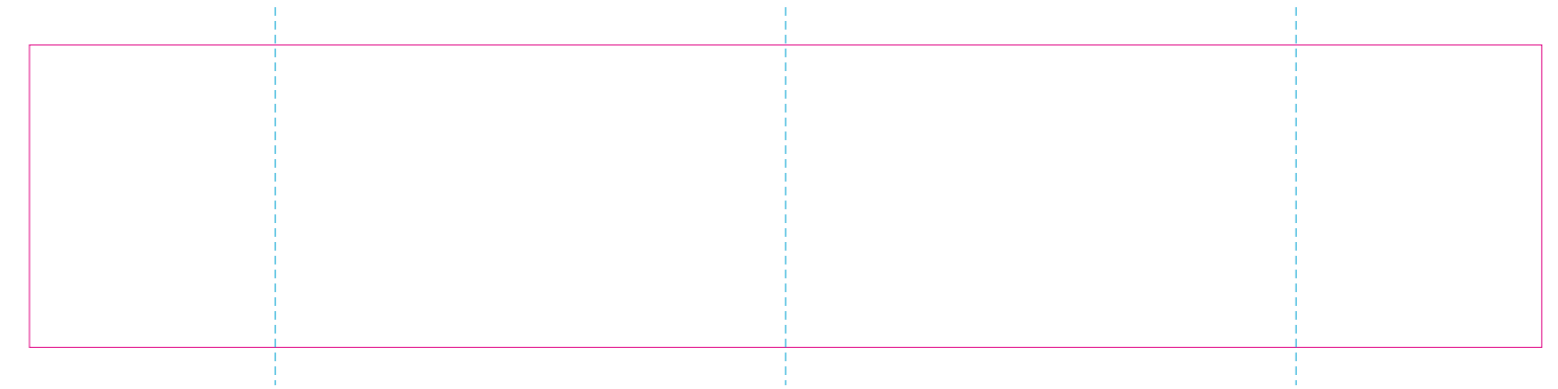

## ER 2, RUV

## ER 1

— Edge of graphics

- - - centerlines

file format: vector

colours: in one color

formats: PDF, EPS, AI, CDR

The pink outline the maximum size of graphic visible on the product.

The blue dash line indicates the center line of the left, right and middle side of object.