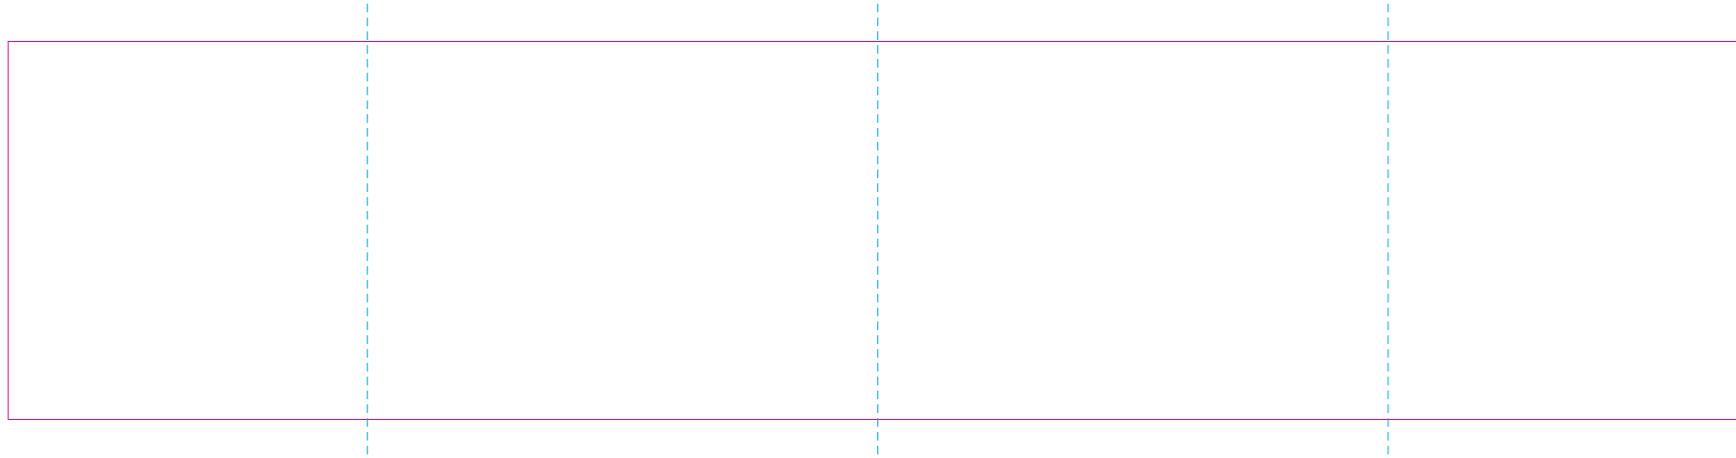

ER 2, RUV

RS

ER 1

— Edge of graphics

- - - centerlines

file format: vector

colours: in one color

formats: PDF, EPS, AI, CDR

The pink outline the maximum size of graphic visible on the product.

The blue dash line indicates the center line of the left, right and middle side of object.