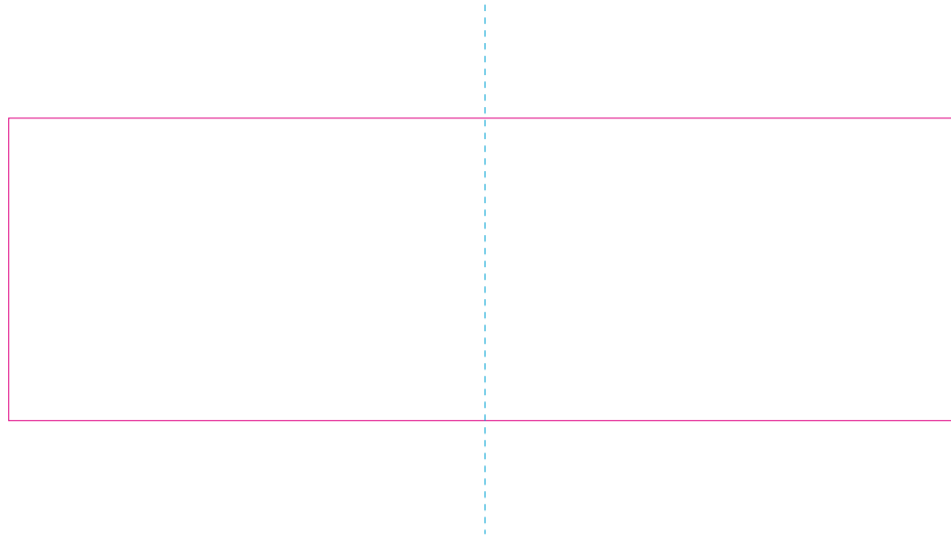

RS

With rotary screen printing technology the product can only be printed on the opposite side of the handle, please do not position the design on the right or left handed side.

WPC, C

— Edge of graphic

- - - centerlines

resolution: min. 300 DPI
colours: CMYK
formats: TIFF, PDF, EPS, AI, CDR

The pink outline the maximum size of graphic visible on the product.
The blue dash line indicates the center line of the left, right and middle side of object.