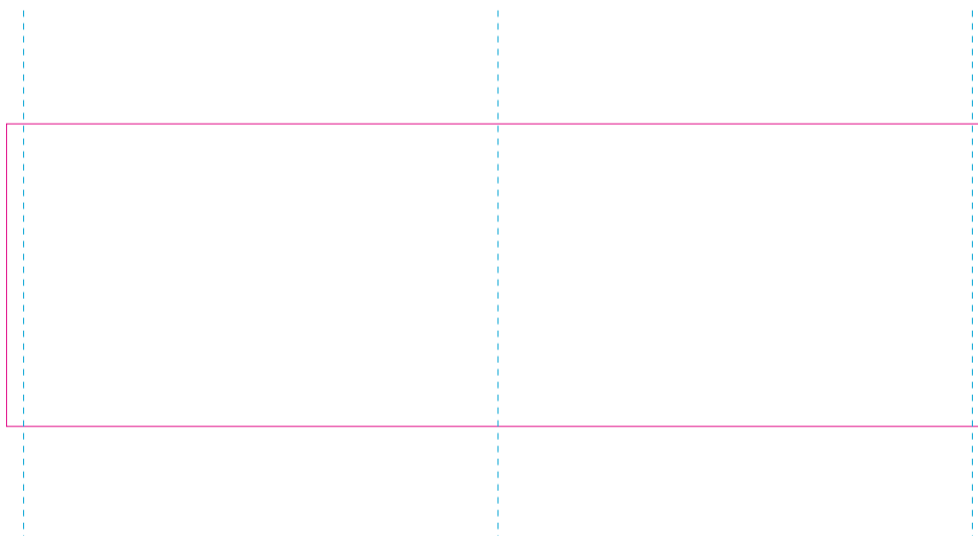

RS

With rotary screen printing technology the product can only be printed on the opposite side of the handle, please do not position the design on the right or left handed side.

WPC, C

— Edge of graphic

- - - centerlines

resolution: min. 300 DPI
colours: CMYK
formats: TIFF, PDF, EPS, AI, CDR

The pink outline the maximum size of graphic visible on the product.
The blue dash line indicates the center line of the left, right and middle side of object.