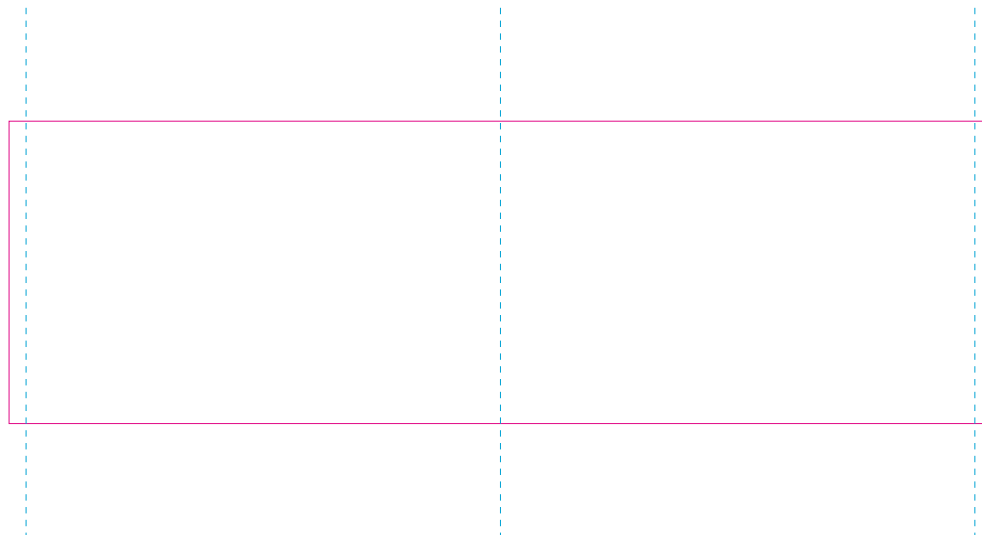

# RS

With rotary screen printing technology the product can only be printed on the opposite side of the handle, please do not position the design on the right or left handed side.

# WPC, C

— Edge of graphic

- - - centerlines

resolution: min. 300 DPI

colours: CMYK

formats: TIFF, PDF, EPS, AI, CDR

The pink outline the maximum size of graphic visible on the product.

The blue dash line indicates the center line of the left, right and middle side of object.