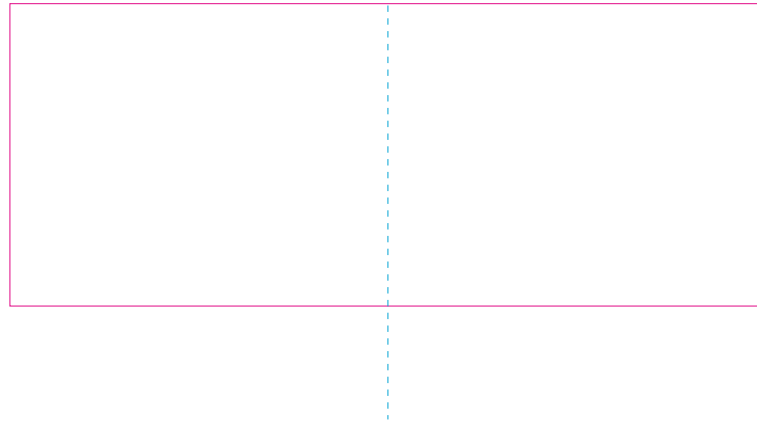

# RS

With rotary screen printing technology the product can only be printed on the opposite side of the handle, please do not position the design on the right or left handed side.

# WPC, C

— Edge of graphic

- - - centerlines

resolution: min. 300 DPI

colours: CMYK

formats: TIFF, PDF, EPS, AI, CDR

The pink outline the maximum size of graphic visible on the product.

The blue dash line indicates the center line of the left, right and middle side of object.