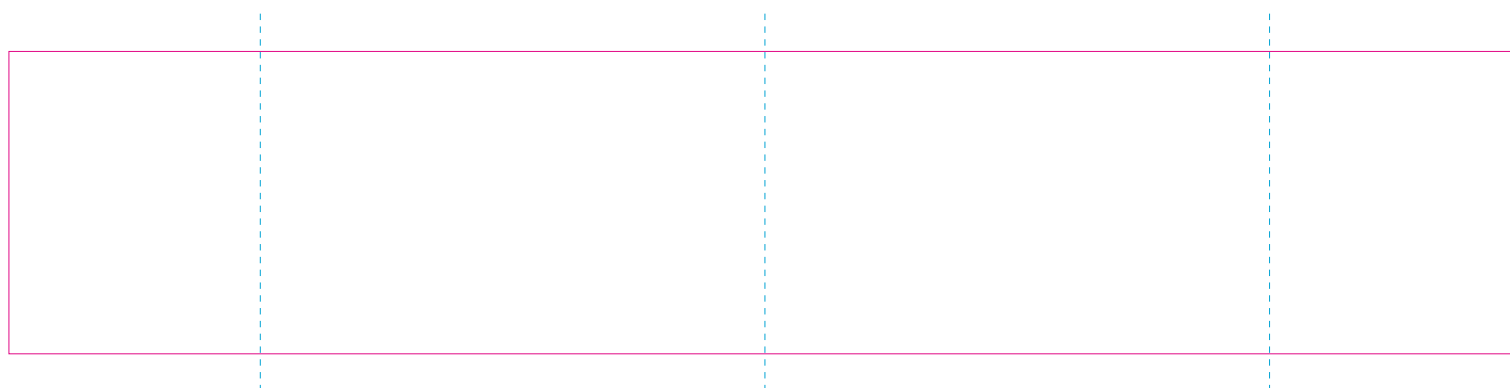

RS

With rotary screen printing technology the product can only be printed on the opposite side of the handle, please do not position the design on the right or left handed side.

WPC, C

— Edge of graphic

- - - centerlines

resolution: min. 300 DPI

colours: CMYK

formats: TIFF, PDF, EPS, AI, CDR

The pink outline the maximum size of graphic visible on the product.

The blue dash line indicates the center line of the left, right and middle side of object.