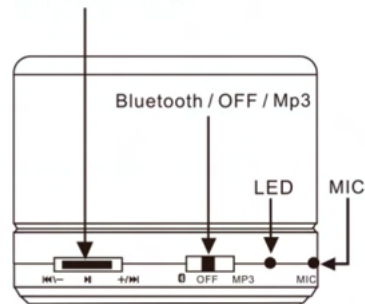

Multifunction Button

Distributor: Cool collection, Budapest POB:176, 1476, Hungary
Registration number: 01-09-276783
Made in China

4