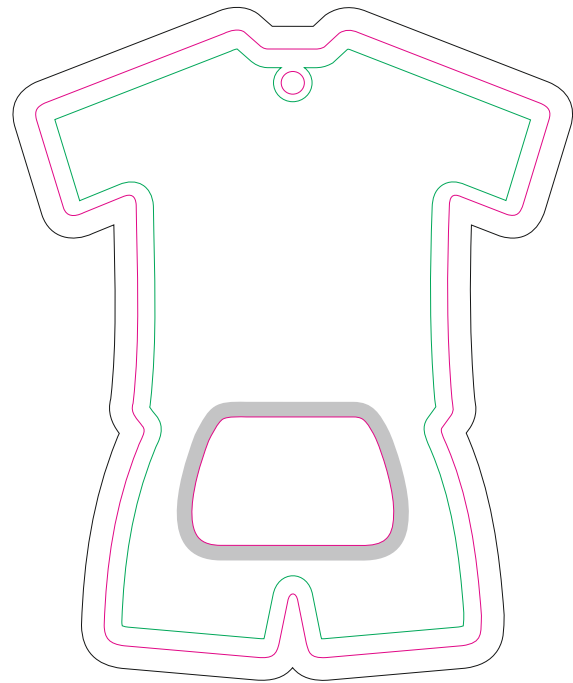

FRONT

BACK

— Margin

— Edge of product

resolution: min. 300DPI

colours: CMYK

formats: TIFF, PDF, EPS, AI, CDR

The green line indicates the area all non-background object - texts, logos, etc.

The pink outline the maximum size of graphic visible on the product.