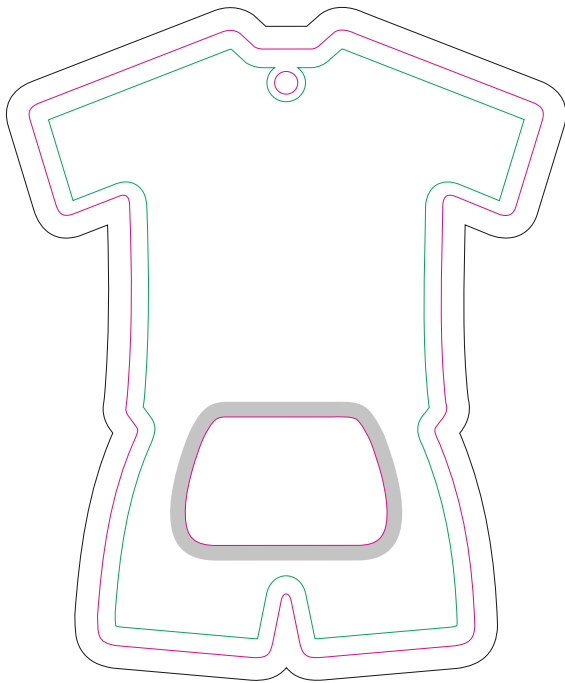

FRONT

BACK

— Margin

— Edge of product

resolution: min. 300DPI

colours: CMYK

formats: TIFF, PDF, EPS, AI, CDR

The green line indicates the area all non-background object - texts, logos, etc.

The pink outline the maximum size of graphic visible on the product.