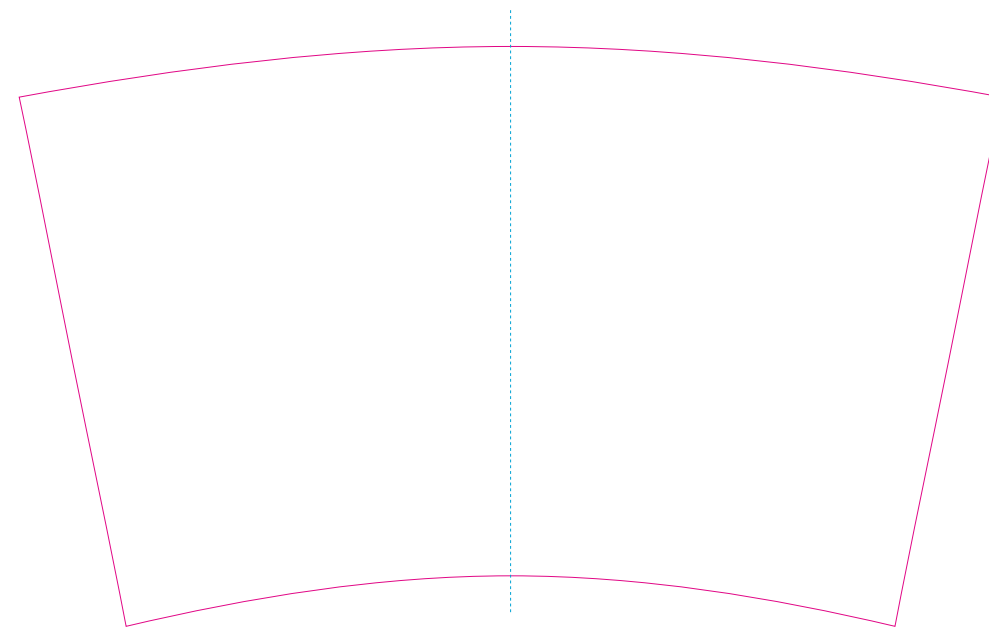

ORIGINAL ARTWORK
(UNWARPED)

CURVED ARTWORK
(HORIZONTAL SCALE)

— Edge of graphics
- - - centerlines

resolution: min. 300 DPI
colours: CMYK
formats: TIFF, PDF, EPS, AI, CDR

The pink outline the maximum size of graphic visible on the product.
The black outline indicates the edge of the product.
The blue dash line indicates the center line of the left, right and middle side of object.