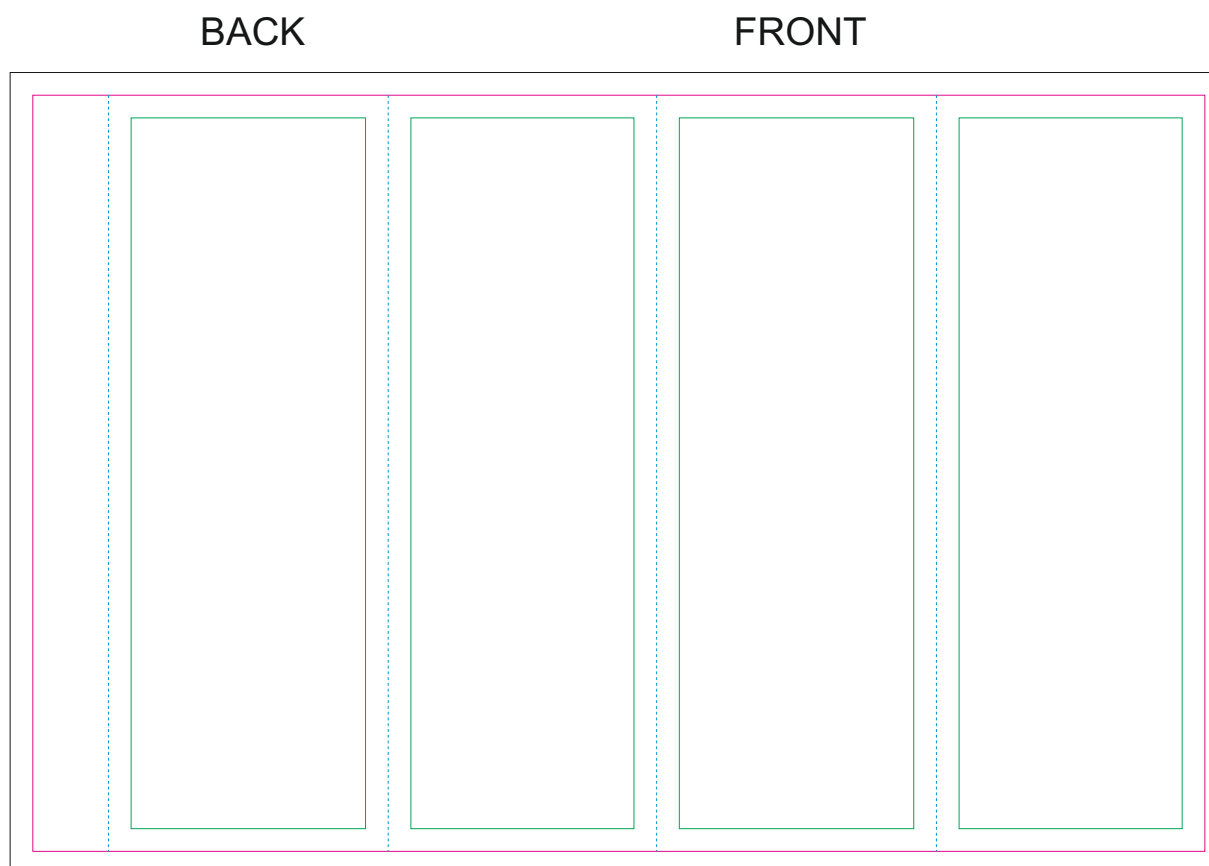

# Paper Sleeve

- Margin
- Edge of product
- Bleed limit 3-3 mm (background must fill it)
- - - - - Fold line

resolution: min. 300 DPI  
colours: CMYK  
formats: TIFF, PDF, EPS, AI, CDR

The green line indicates the area all non-background object-texts, logos, etc.  
The pink outline the maximum size of graphic visible on the product.  
The black line indicates the size of the required graphics including bleed.  
The blue line indicates the folding.